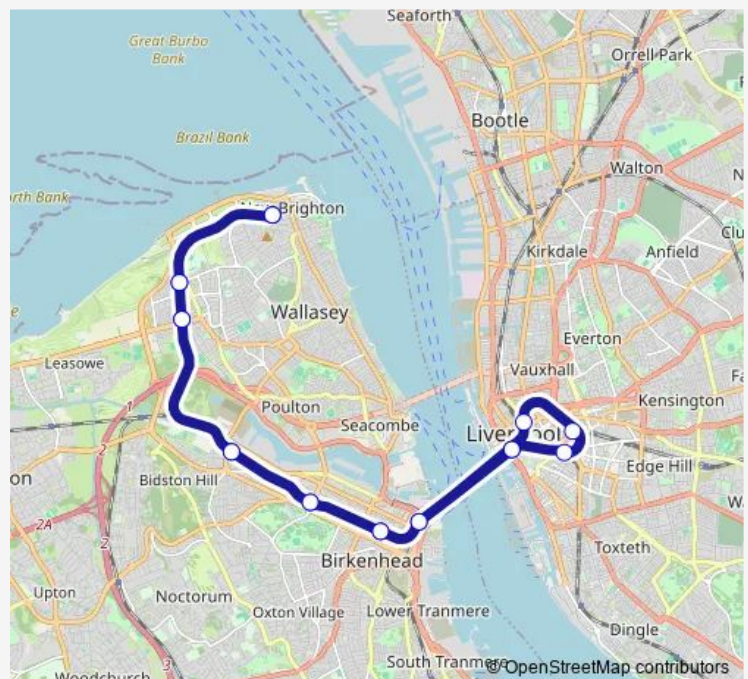

Rail Merseyrail New Brighton - New Brighton

[Go to website](#)

Direction

New Brighton — New Brighton

19 stops

[Open route schedule](#)

- New Brighton
- Wallasey Grove Road
- Wallasey Village
- Birkenhead North
- Birkenhead Park
- Conway Park
- Birkenhead Hamilton Square
- Liverpool James Street
- Moorfields
- Liverpool Lime Street
- Liverpool Central
- Liverpool James Street
- Birkenhead Hamilton Square
- Conway Park
- Birkenhead Park
- Birkenhead North
- Wallasey Village
- Wallasey Grove Road
- New Brighton

Route schedule

New Brighton — New Brighton

Monday	05:52-23:22
Tuesday	05:52-23:22
Wednesday	05:52-23:22
Thursday	05:52-23:22
Friday	05:52-23:22
Saturday	05:52-23:22
Sunday	07:52-23:22

Route info

Direction: New Brighton

Stops: 19

Trip Duration: 0 hour 53 min

Merseyrail — New Brighton - New Brighton

Merseyrail Rail time schedules and route maps are available in an offline PDF at busmaps.com. Use the busmaps.com website to see live bus times, train schedule or subway schedule, and step-by-step directions for all public transit in Liverpool