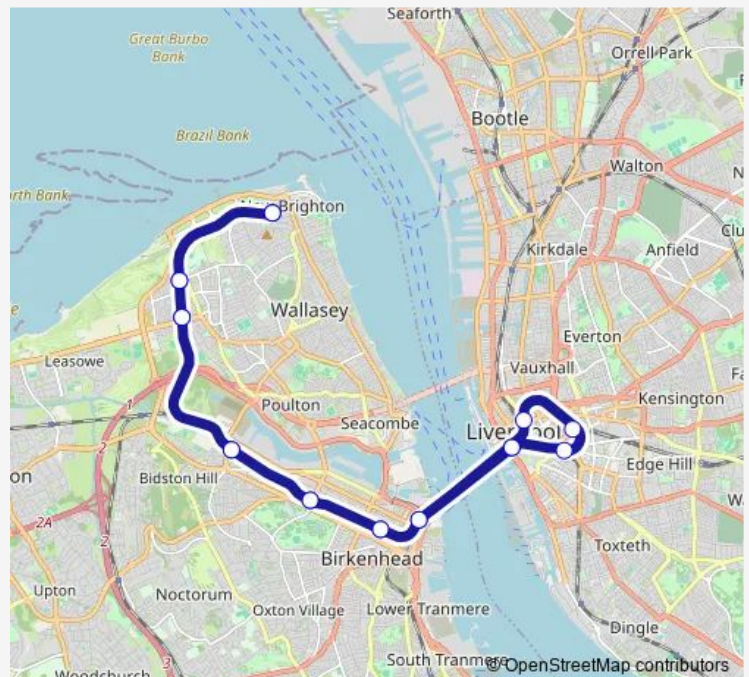

## Rail Merseyrail New Brighton - New Brighton

[Go to website](#)

### Direction

New Brighton — New Brighton

19 stops

[Open route schedule](#)

- New Brighton
- Wallasey Grove Road
- Wallasey Village
- Birkenhead North
- Birkenhead Park
- Conway Park
- Birkenhead Hamilton Square
- Liverpool James Street
- Moorfields
- Liverpool Lime Street
- Liverpool Central
- Liverpool James Street
- Birkenhead Hamilton Square
- Conway Park
- Birkenhead Park
- Birkenhead North
- Wallasey Village
- Wallasey Grove Road
- New Brighton

### Route schedule

New Brighton — New Brighton

Monday	05:53-23:23
Tuesday	05:53-23:23
Wednesday	05:53-23:23
Thursday	05:53-23:23
Friday	05:53-23:23
Saturday	05:53-23:23
Sunday	07:53-23:23

### Route info

Direction: New Brighton

Stops: 19

Trip Duration: 0 hour 50 min

Merseyrail — New Brighton - New Brighton

Merseyrail Rail time schedules and route maps are available in an offline PDF at [busmaps.com](https://busmaps.com). Use the [busmaps.com](https://busmaps.com) website to see live bus times, train schedule or subway schedule, and step-by-step directions for all public transit in Liverpool