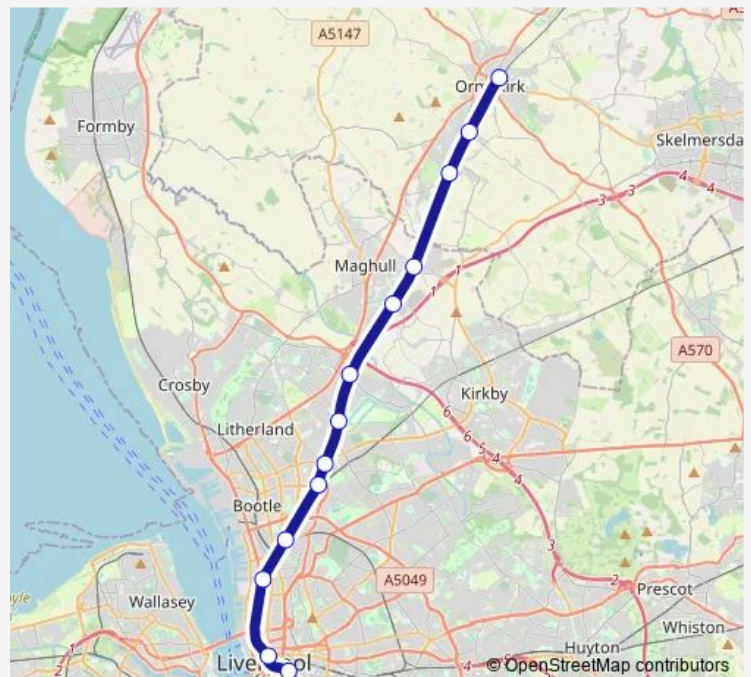

Rail Merseyrail Ormskirk - Liverpool Central

[Go to website](#)

**Direction**

Liverpool Central — Ormskirk

13 stops

[Open route schedule](#)

Liverpool Central

Moorfields

Thursday 06:10-23:47

Friday 06:10-23:47

Saturday 06:10-23:47

Sunday 08:17-23:47

Route info

Direction: Liverpool Central

Stops: 13

Trip Duration: 0 hour 37 min

Merseyrail — Ormskirk - Liverpool Central

**Direction**

Ormskirk — Liverpool Central

13 stops

[Open route schedule](#)

Ormskirk

Aughton Park

Town Green

## Route info

Direction: Ormskirk

Stops: 13

Trip Duration: 0 hour 35 min

Merseyrail Rail time schedules and route maps are available in an offline PDF at [busmaps.com](https://busmaps.com). Use the [busmaps.com](https://busmaps.com) website to see live bus times, train schedule or subway schedule, and step-by-step directions for all public transit in Liverpool