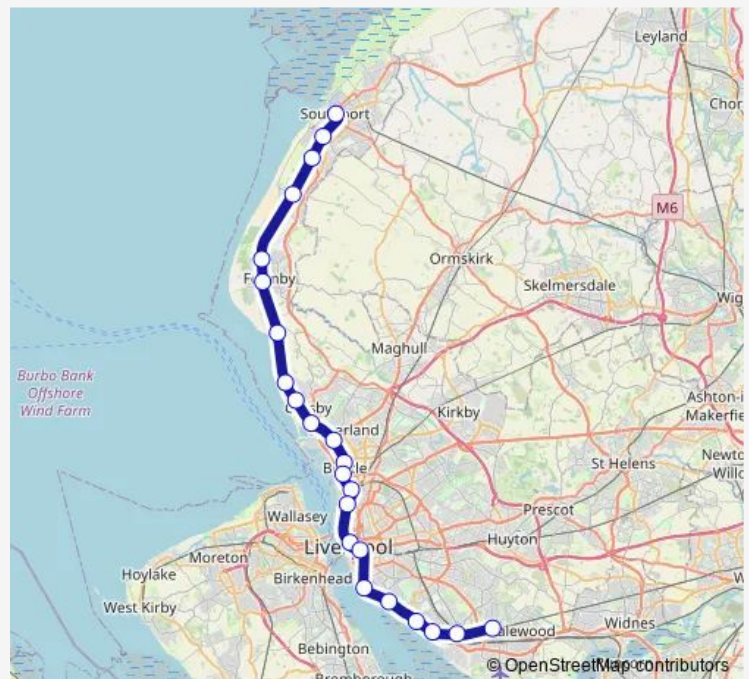

Rail Merseyrail Hunts Cross - Southport

[Go to website](#)

Direction

Southport — Hunts Cross

23 stops

[Open route schedule](#)

- Southport
- Birkdale
- Hillside
- Ainsdale
- Freshfield
- Formby
- Hightown
- Hall Road
- Blundellsands & Crosby
- Waterloo (Merseyside)
- Seaforth & Litherland
- Bootle New Strand
- Bootle Oriel Road
- Bank Hall
- Sandhills
- Moorfields
- Liverpool Central
- Brunswick
- St Michaels
- Aigburth
- Cressington

Route schedule

Southport — Hunts Cross

Monday	05:37-22:57
Tuesday	05:37-22:57
Wednesday	05:37-22:57
Thursday	05:37-22:57
Friday	05:37-22:57
Saturday	05:37-22:57
Sunday	07:57-22:57

Route info

Direction: Southport

Stops: 23

Trip Duration: 1 hour 4 min

Merseyrail — Hunts Cross - Southport

Liverpool South Parkway

Hunts Cross

Direction

Hunts Cross — Southport

23 stops

Sunday 08:06-23:06

Route info

Direction: Hunts Cross

Stops: 23

Trip Duration: 1 hour 4 min

Merseyrail Rail time schedules and route maps are available in an offline PDF at busmaps.com. Use the busmaps.com website to see live bus times, train schedule or subway schedule, and step-by-step directions for all public transit in Liverpool