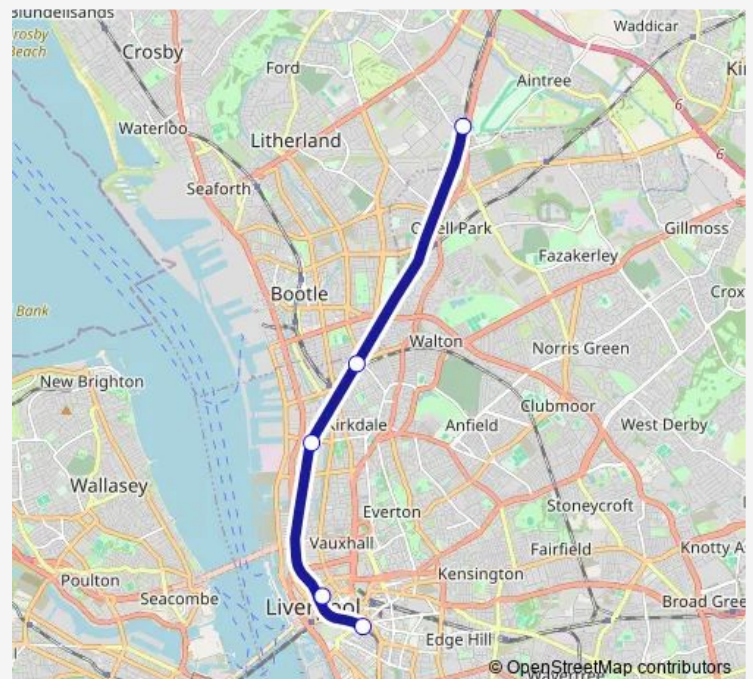

Rail Merseyrail Liverpool Central - Aintree

[Go to website](#)

Direction

Aintree — Liverpool Central

5 stops

[Open route schedule](#)

- Aintree
- Kirkdale
- Sandhills
- Moorfields
- Liverpool Central

Route schedule

Aintree — Liverpool Central

Monday	—
Tuesday	—
Wednesday	—
Thursday	15:20-17:35
Friday	—
Saturday	—
Sunday	—

Route info

Direction: Aintree

Stops: 5

Trip Duration: 0 hour 15 min

Merseyrail — Liverpool Central - Aintree

Direction

Liverpool Central — Aintree

5 stops

[Open route schedule](#)

Liverpool Central

Moorfields

Sandhills

Kirkdale

Aintree

Route schedule

Liverpool Central — Aintree

Monday	—
Tuesday	—
Wednesday	—
Thursday	09:58-12:14
Friday	—
Saturday	—
Sunday	—

Route info

Direction: Liverpool Central

Stops: 5

Trip Duration: 0 hour 13 min