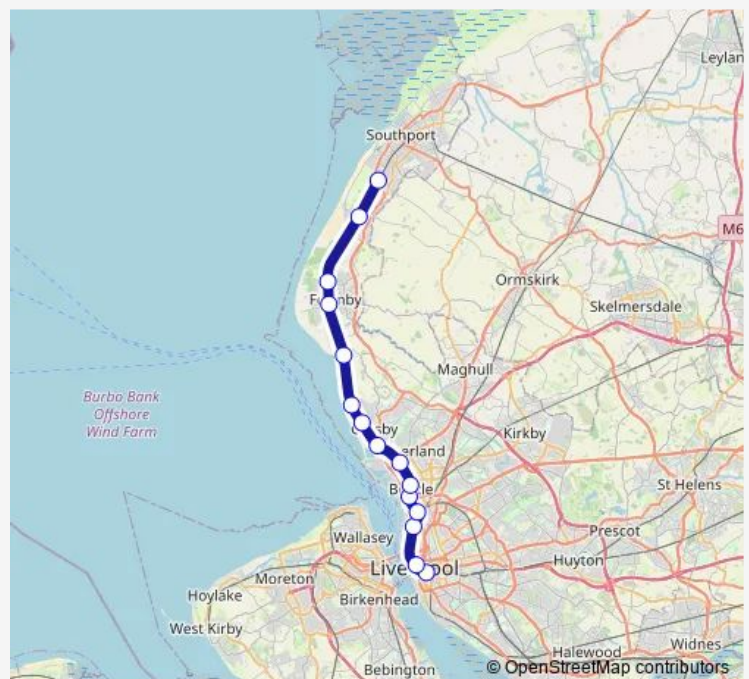

Rail Merseyrail Liverpool Central - Hillside

[Go to website](#)

Direction

Liverpool Central — Hillside

15 stops

[Open route schedule](#)

Liverpool Central

Moorfields

Hightown

Formby

Freshfield

Ainsdale

Hillside

Route schedule

Liverpool Central — Hillside

Monday —

Tuesday —

Wednesday —

Thursday —

Friday —

Saturday —

Sunday 08:03-23:37

Route info

Direction: Liverpool Central

Stops: 15

Trip Duration: 0 hour 40 min

Merseyrail — Liverpool Central - Hillside

Direction

Hillside — Liverpool Central

15 stops

[Open route schedule](#)

Hillside
Ainsdale
Freshfield
Formby
Hightown
Hall Road
Blundellsands & Crosby
Waterloo (Merseyside)
Seaforth & Litherland
Bootle New Strand
Bootle Oriel Road
Bank Hall
Sandhills
Moorfields
Liverpool Central