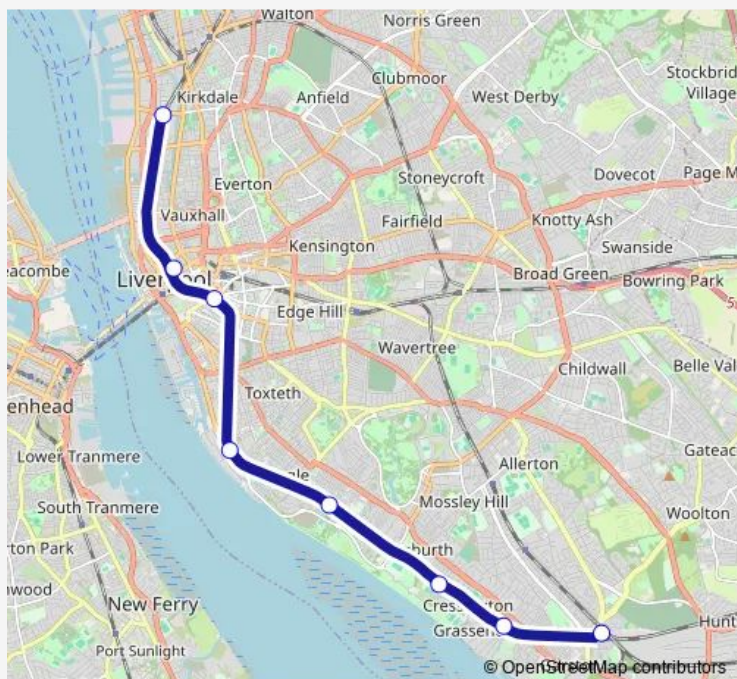

### Direction

Sandhills — Liverpool South Parkway

8 stops

[Open route schedule](#)

Sandhills

Moorfields

Liverpool Central

Brunswick

St Michaels

Aigburth

Cressington

Liverpool South Parkway

### Route schedule

Sandhills — Liverpool South Parkway

Monday —

Tuesday —

Wednesday —

Thursday 09:04

Friday —

Saturday —

### Route info

Direction: Sandhills

Stops: 8

Trip Duration: 0 hour 24 min

Merseyrail — Sandhills - Liverpool South Parkway

Merseyrail Rail time schedules and route maps are available in an offline PDF at [busmaps.com](https://busmaps.com). Use the [busmaps.com](https://busmaps.com) website to see live bus times, train schedule or subway schedule, and step-by-step directions for all public transit in Liverpool