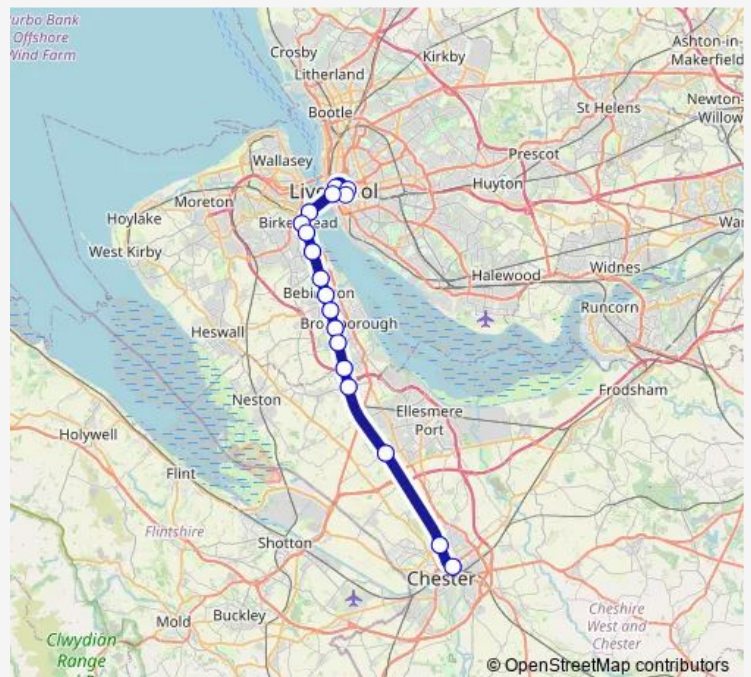

Rock Ferry

Green Lane

Birkenhead Central

Birkenhead Hamilton Square

Liverpool James Street

Moorfields

Liverpool Lime Street

Liverpool Central

Route schedule

Chester — Liverpool Central

Monday 07:22

Tuesday 07:22

Wednesday 07:22

Thursday 07:22

Friday 07:22

Saturday —

Sunday —

Route info

Direction: Chester

Stops: 18

Trip Duration: 0 hour 45 min

Merseyrail — Moorfields - Chester

Direction

Moorfields — Chester

18 stops

[Open route schedule](#)

Moorfields

Liverpool Lime Street

Liverpool Central

Liverpool James Street

Birkenhead Hamilton Square

Birkenhead Central