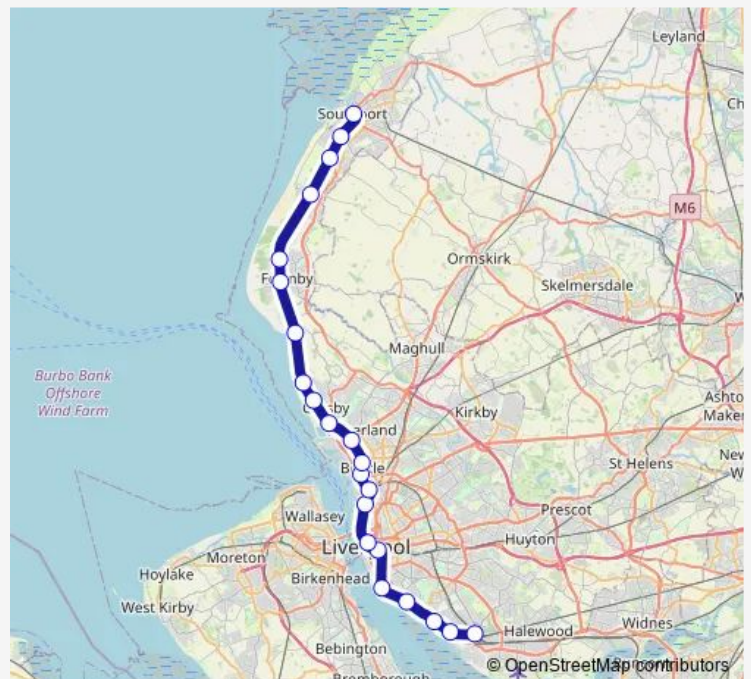

Thursday —

Friday —

Saturday 19:09

Sunday —

Route info

Direction: Liverpool South Parkway

Stops: 22

Trip Duration: 1 hour 1 min

Merseyrail — Southport - Liverpool South Parkway

## Direction

Southport — Liverpool South Parkway

22 stops

[Open route schedule](#)

Southport

Birkdale

Hillside

Ainsdale

## Route info

Direction: Southport

Stops: 22

Trip Duration: 0 hour 59 min

Merseyrail Rail time schedules and route maps are available in an offline PDF at [busmaps.com](https://busmaps.com). Use the [busmaps.com](https://busmaps.com) website to see live bus times, train schedule or subway schedule, and step-by-step directions for all public transit in Liverpool