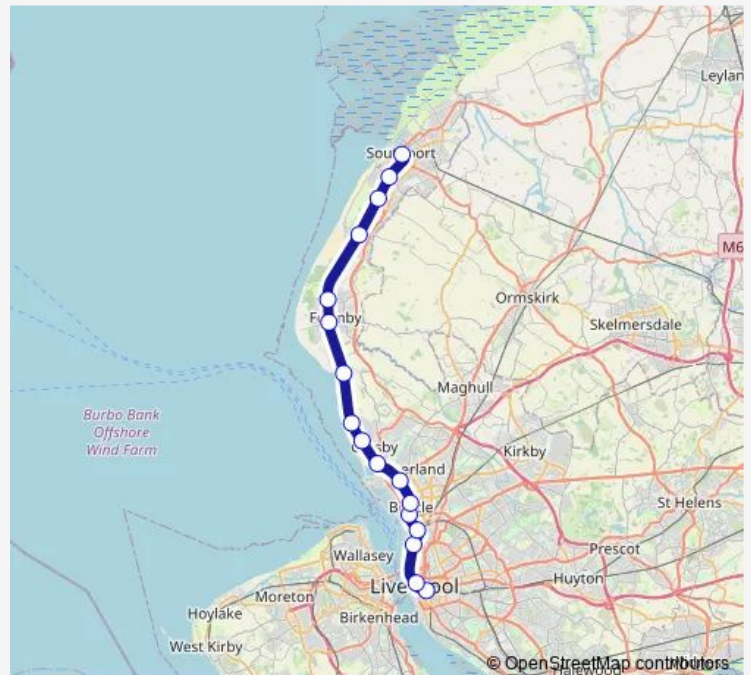

Hightown

Formby

Freshfield

Ainsdale

Hillside

Birkdale

Southport

Route schedule

Liverpool Central — Southport

Monday	06:02-23:39
Tuesday	06:02-23:39
Wednesday	06:02-23:39
Thursday	06:02-23:39
Friday	06:02-23:39
Saturday	06:02-23:39
Sunday	08:02-23:38

Route info

Direction: Liverpool Central

Stops: 17

Trip Duration: 0 hour 47 min

Merseyrail — Southport - Liverpool Central

Direction

Southport — Liverpool Central

17 stops

[Open route schedule](#)

Southport

Sunday 08:06-23:18

Route info

Direction: Southport

Stops: 17

Trip Duration: 0 hour 46 min

Merseyrail Rail time schedules and route maps are available in an offline PDF at busmaps.com. Use the busmaps.com website to see live bus times, train schedule or subway schedule, and step-by-step directions for all public transit in Liverpool