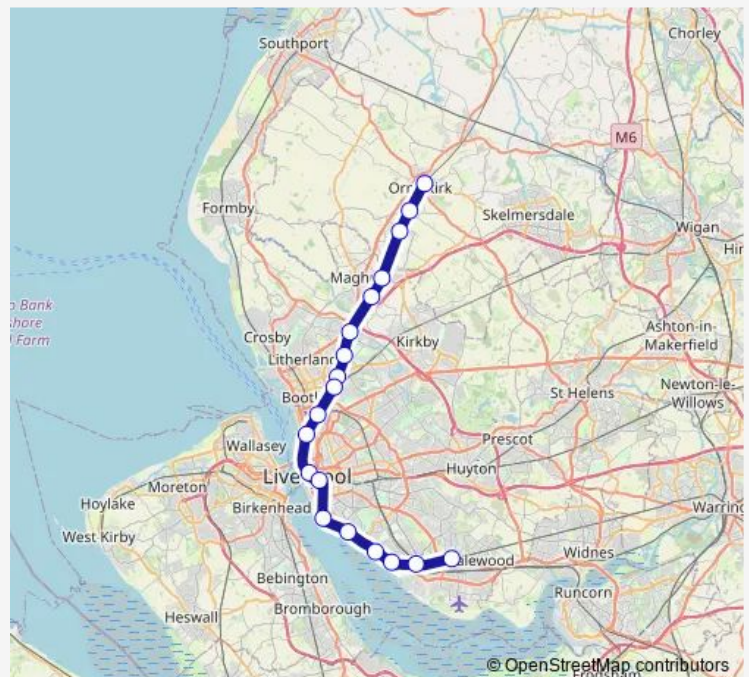

Rail Merseyrail Hunts Cross - Ormskirk

[Go to website](#)

Direction

Ormskirk — Hunts Cross

19 stops

[Open route schedule](#)

- Ormskirk
- Aughton Park
- Town Green
- Maghull North
- Maghull
- Old Roan
- Aintree
- Orrell Park
- Walton (Merseyside)
- Kirkdale
- Sandhills
- Moorfields
- Liverpool Central
- Brunswick
- St Michaels
- Aigburth
- Cressington
- Liverpool South Parkway
- Hunts Cross

Route info

Direction: Ormskirk

Stops: 19

Trip Duration: 0 hour 55 min

Merseyrail — Hunts Cross - Ormskirk

Direction

Hunts Cross — Ormskirk

19 stops

[Open route schedule](#)

Hunts Cross

Liverpool South Parkway

Cressington

Aigburth

St Michaels

Brunswick

Liverpool Central

Wednesday 06:06-23:06

Thursday 06:06-23:06

Friday 06:06-23:06

Saturday 06:06-23:06

Sunday 08:06-23:06

Route info

Direction: Hunts Cross

Stops: 19