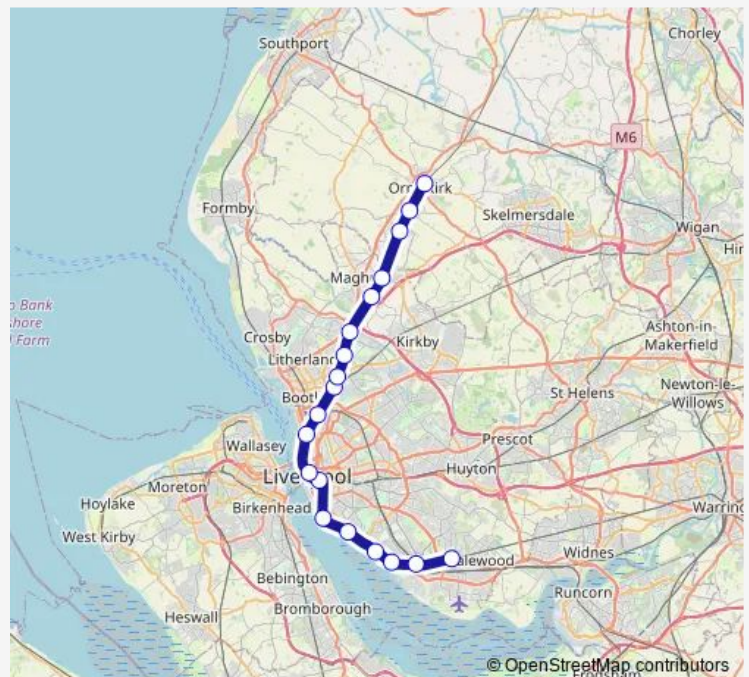

### Direction

Ormskirk — Hunts Cross

19 stops

[Open route schedule](#)

- Ormskirk
- Aughton Park
- Town Green
- Maghull North
- Maghull
- Old Roan
- Aintree
- Orrell Park
- Walton (Merseyside)
- Kirkdale
- Sandhills
- Moorfields
- Liverpool Central
- Brunswick
- St Michaels
- Aigburth
- Cressington
- Liverpool South Parkway
- Hunts Cross

### Route info

Direction: Ormskirk

Stops: 19

Trip Duration: 0 hour 55 min

■ Merseyrail — Hunts Cross - Ormskirk

## Direction

Hunts Cross — Ormskirk

19 stops

[Open route schedule](#)

Hunts Cross

Liverpool South Parkway

Cressington

Aigburth

## Route info

Direction: Hunts Cross

Stops: 19

Trip Duration: 0 hour 54 min

Merseyrail Rail time schedules and route maps are available in an offline PDF at [busmaps.com](https://busmaps.com). Use the [busmaps.com](https://busmaps.com) website to see live bus times, train schedule or subway schedule, and step-by-step directions for all public transit in Liverpool