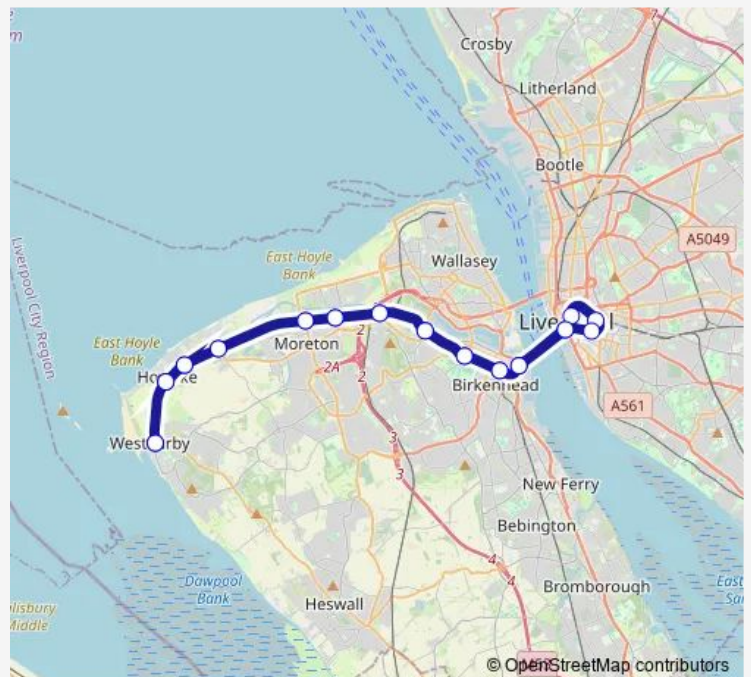

Bidston

Leasowe

Moreton (Merseyside)

Meols

Manor Road

Hoylake

West Kirby

Route schedule

Birkenhead Hamilton Square — West Kirby

Monday	—
Tuesday	—
Wednesday	—
Thursday	—
Friday	—
Saturday	—
Sunday	07:56

Route info

Direction: Birkenhead Hamilton Square

Stops: 17

Trip Duration: 0 hour 41 min

Merseyrail — Rock Ferry - West Kirby

Direction

West Kirby — West Kirby

27 stops

[Open route schedule](#)

West Kirby

Hoylake

Manor Road

Meols

Saturday

—

Sunday

07:49

Route info

Direction: Rock Ferry

Stops: 20

Trip Duration: 0 hour 49 min