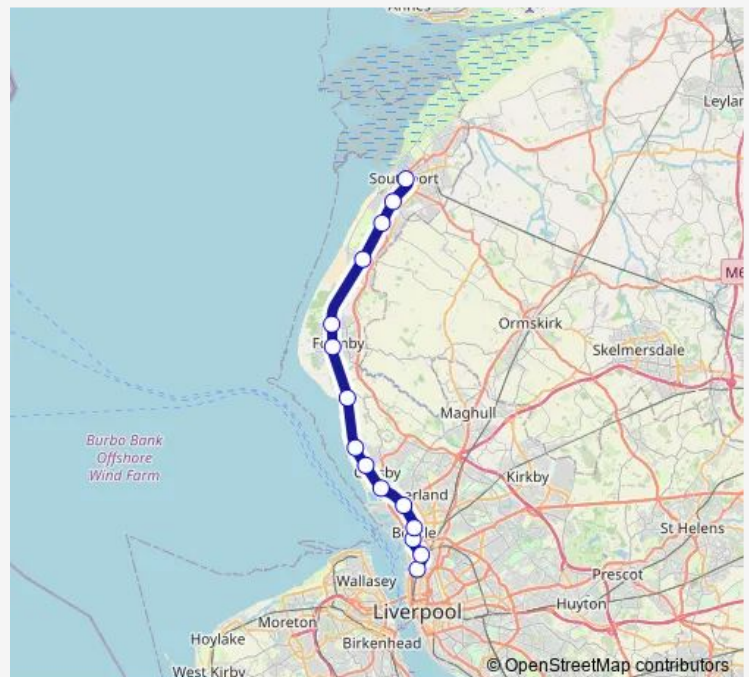

Bootle Oriel Road

Bootle New Strand

Seaforth & Litherland

Waterloo (Merseyside)

Blundellsands & Crosby

Hall Road

Hightown

Formby

Freshfield

Ainsdale

Hillside

Birkdale

Southport

Route schedule

Sandhills — Southport

Monday 05:59

Tuesday 05:59

Wednesday 05:59

Thursday 05:59

Friday 05:59

Saturday 05:59

Sunday —

Route info

Direction: Sandhills

Stops: 15

Trip Duration: 0 hour 40 min

Merseyrail Rail time schedules and route maps are available in an offline PDF at busmaps.com. Use the busmaps.com website to see live bus times, train schedule or subway schedule, and step-by-step directions for all public transit in Southport