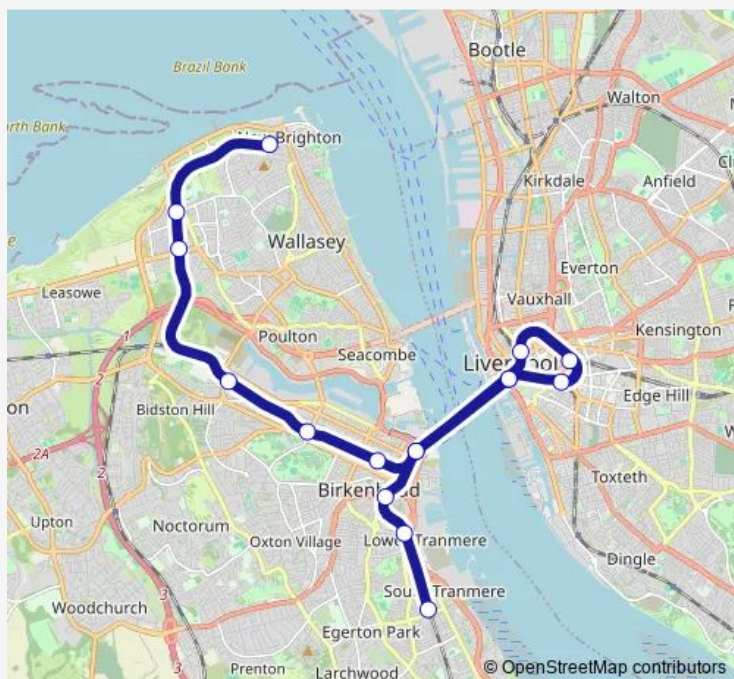

Rail Merseyrail Rock Ferry - New Brighton

[Go to website](#)

Direction

Rock Ferry — New Brighton

16 stops

[Open route schedule](#)

- Rock Ferry
- Green Lane
- Birkenhead Central
- Birkenhead Hamilton Square
- Liverpool James Street
- Moorfields
- Liverpool Lime Street
- Liverpool Central
- Liverpool James Street
- Birkenhead Hamilton Square
- Conway Park
- Birkenhead Park
- Birkenhead North
- Wallasey Village
- Wallasey Grove Road
- New Brighton

Route schedule

Rock Ferry — New Brighton

Monday	—
Tuesday	—
Wednesday	—
Thursday	—
Friday	—
Saturday	—
Sunday	07:49

Route info

Direction: Rock Ferry

Stops: 16

Trip Duration: 0 hour 39 min

Merseyrail — Rock Ferry - New Brighton

Merseyrail Rail time schedules and route maps are available in an offline PDF at busmaps.com. Use the busmaps.com website to see live bus times, train schedule or subway schedule, and step-by-step directions for all public transit in Liverpool