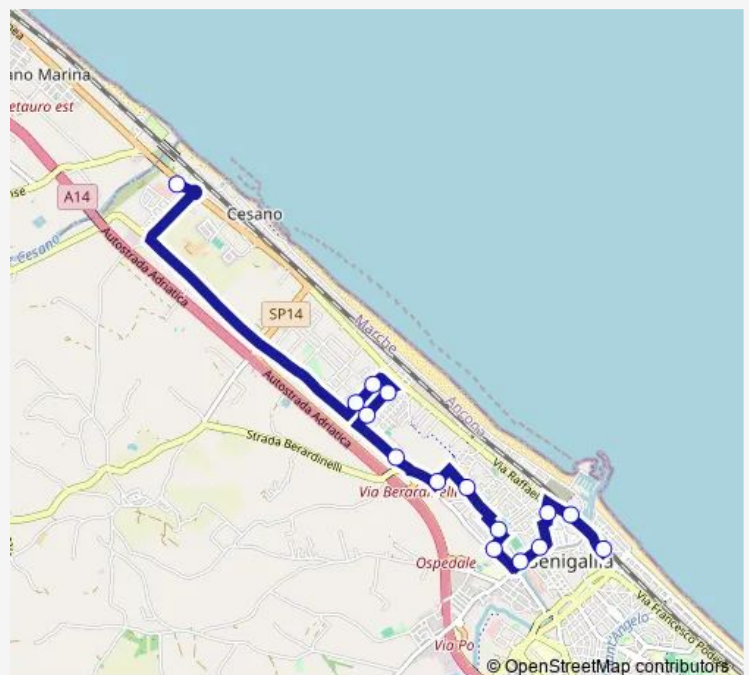

Monday 08:00-20:30

Tuesday 08:00-20:30

Wednesday 08:00-20:30

Thursday 08:00-20:30

Friday 08:00-20:30

Saturday 08:00-20:30

Sunday —

Route info

Direction: VIA Giotto Cap.

Stops: 14

Trip Duration: 0 hour 15 min

Bus6 — Cesanella-V.Mantegna-V.Mattei-V.Molinello-Ospedale-Portici-Stazione F.S.

Direction

VIA Giotto Cap. — Senigallia Stadio (Capolinea)

11 stops

[Open route schedule](#)

VIA Giotto Cap.

Cesanella - Saccaria

VIA Botticelli

VIA Mattei

VIA Molinello

VIA Molinello

VIA Bramante

Wednesday 18:15-19:15

Thursday 18:15-19:15

Friday 18:15-19:15

Saturday 18:15-19:15

Sunday —

Route info

Direction: VIA Giotto Cap.

Stops: 11