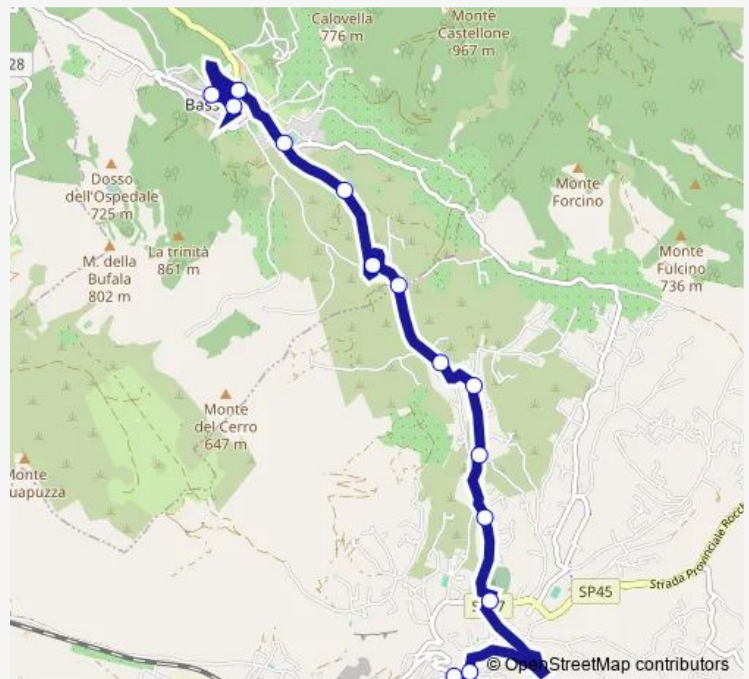

Direction

Sezze | Porta Sant'Andrea # f3156 — Bassiano via dei Martiri # f2628

14 stops

[Open route schedule](#)

Sezze | Porta Sant'Andrea # f3156

Sezze | Via Cappuccini | Ist. Pacifici # f3157

Sezze | Cimitero # f3158

Bassiano | Via Sezze Via Formale # f3164

Bassiano | Via Sezze, 90 # f3165

Bassiano | Via Sezze Via Melogrosso # f3166

Bassiano | Via Valvisciolo Via Ninfina # f3140

Bassiano | Via Valvisciolo Viale Martiri # f3141

Bassiano via dei Martiri # f2628

Route schedule

Sezze | Porta Sant'Andrea # f3156 — Bassiano via dei Martiri # f2628

Monday	05:50-18:05
Tuesday	05:50-18:05
Wednesday	05:50-18:05
Thursday	05:50-18:05
Friday	05:50-18:05
Saturday	05:50-15:50
Sunday	—

Route info

Direction: Sezze | Porta Sant'Andrea # f3156

Stops: 14

Trip Duration: 0 hour 20 min

Sezze - Bassiano # Lt37d

Bus time schedules and route maps are available in an offline PDF at busmaps.com. Use the busmaps.com website to see live bus times, train schedule or subway schedule, and step-by-step directions for all public transit in Sezze