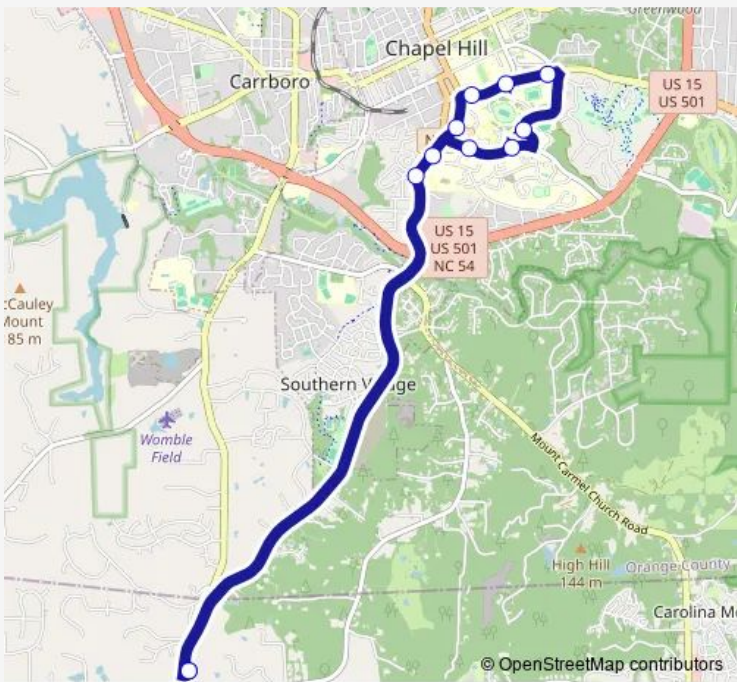

**Bus Ccx CCX - Chatham County Express**

[Go to website](#)

**Direction**  
 Chatham County Park and Ride — Chatham County Park and Ride

11 stops

[Open route schedule](#)

- Chatham County Park and Ride
- South Columbia Street at Mason Farm
- South Columbia Street at Health Sciences Library
- South Road at Coker Hall
- South Road at Fetzer Gym
- South Road at Country Club Road Eastbound
- Ridge Road at Ram's Head Center
- Manning Drive at Public Safety
- Manning Dr at UNC Hospitals
- South Columbia Street at Westwood Drive
- Chatham County Park and Ride

Direction: Chatham County Park and Ride

Stops: 11

Trip Duration: 0 hour 36 min

**Direction**

Chatham County Park and Ride — Chatham County Park and Ride

12 stops

[Open route schedule](#)

Chatham County Park and Ride

South Columbia Street at Mason Farm

Manning Drive at Hospital Parking Deck

Manning Drive at Hibbard Drive

Manning Drive at Craige Parking Deck

Ridge Road at Ehringhaus Hall

South Road at Country Club Road Westbound

## Route schedule

Chatham County Park and Ride — Chatham County Park and Ride

Monday 06:00-11:40

Tuesday 06:00-11:40

Wednesday 06:00-11:40

Thursday 06:00-11:40

Friday 06:00-11:40

Saturday —