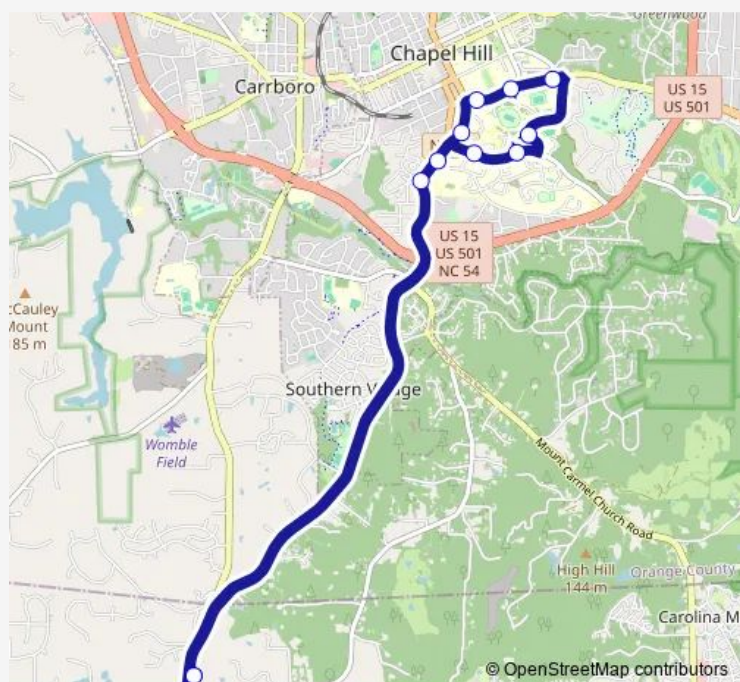

South Columbia Street at Westwood Drive

Chatham County Park and Ride

Route schedule

Chatham County Park and Ride — Chatham County Park and Ride

Monday 12:20-19:20

Tuesday 12:20-19:20

Wednesday 12:20-19:20

Thursday 12:20-19:20

Friday 12:20-19:20

Saturday —

Sunday —

Route info

Direction: Chatham County Park and Ride

Stops: 11

Trip Duration: 0 hour 36 min

CCX — CCX - Chatham County Express

Direction

Chatham County Park and Ride — Chatham County Park and Ride

12 stops

[Open route schedule](#)

Chatham County Park and Ride

South Columbia Street at Mason Farm

Manning Drive at Hospital Parking Deck

South Columbia Street at Westwood Drive

Chatham County Park and Ride

Route schedule

Chatham County Park and Ride — Chatham County Park and Ride

Monday 06:00-11:40

Tuesday 06:00-11:40

Wednesday 06:00-11:40

Thursday 06:00-11:40