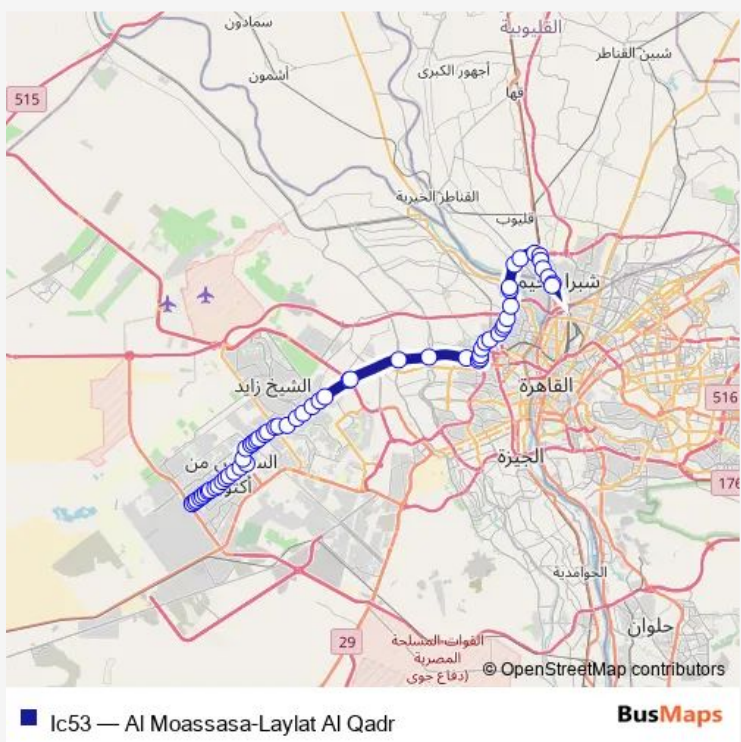

Bus Ic53 Al Moassasa-Laylat Al Qadr

[Go to website](#)

Direction
 Shubra Al Kheima City Council — Laylat Al Qadr
 48 stops
[Open route schedule](#)

- Shubra Al Kheima City Council
- Shubra Al Kheima Metro Station
- Ard Khedr Pedestrian Bridge - Shubra Al Kheima
- Ring Road Entrance - Cairo Alexandria Agriculture Road
- Al Warraq Exit - Ring Road
- Al Warraq
- Al Bosta Steps - Ring Road
- Street 10 Steps - Ring Road
- Al Khouly Steps - Ring Road
- Qawmeya Steps - Ring Road
- Ezbet Al Mofti - Ring Road
- Bashteel
- Al Sekka - Ring Road
- Al Barageel Steps - Ring Road
- Gamal Abd Al Nasser Steps - Ring Road
- Al Marioteya Road - 26th of July Mehwar
- Al Mansoreya - Mehwar 26th of July
- Al Mehwar Desert Road
- Royal City Gate - Sheikh Zayed
- Hyper One - Sheikh Zayed
- Ceramica Cleopatra - Sheikh Zayed

Route schedule
 Shubra Al Kheima City Council — Laylat Al Qadr

Monday	06:30-15:00
Tuesday	06:30-15:00
Wednesday	06:30-15:00
Thursday	06:30-15:00
Friday	06:30-15:00
Saturday	06:30-15:00
Sunday	06:30-15:00

Route info
 Direction: Shubra Al Kheima City Council
 Stops: 48
 Trip Duration: 1 hour 13 min

Zayed 2000

Galleria 40

Mubarak Educational City Entrance

Nile University

Juhayna Square

Mobil - Mall of Arabia

Mall of Arabia

59 stops

[Open route schedule](#)

Laylat Al Qadr

Al Sewedy - Laylat Al Qadr

Tiba Grand Mall

Vodafone Square

Raslan - Al Mehwar Al Markazi

Oriental Weavers - Al Mehwar Al Markazi