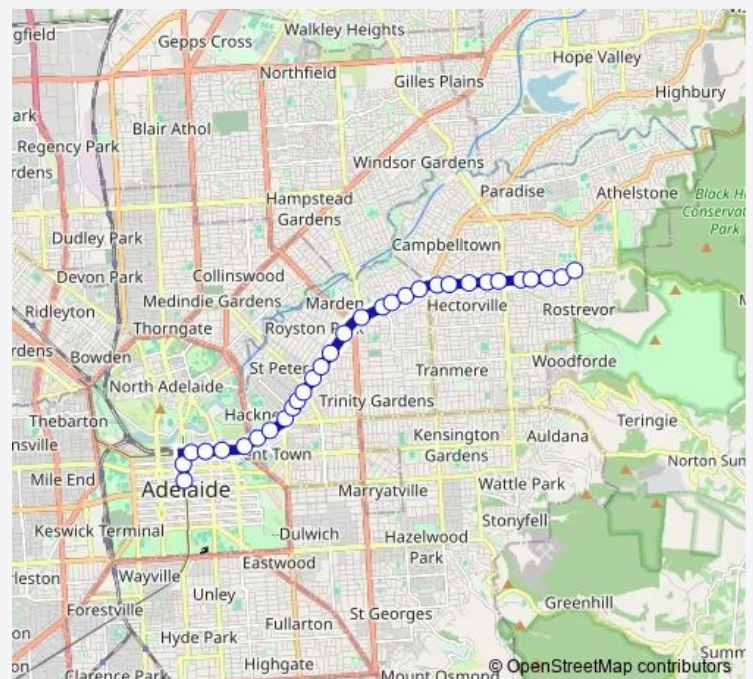

Stop 10 Payneham Rd - West side

Stop 12 Payneham Rd - North West side

Stop 13 Payneham Rd - North side

Stop 14 Payneham Rd - North West side

Stop 15 Payneham Rd - North West side

Stop 16 Payneham Rd - North West side

Route schedule

Stop V1 King William St - West side — Stop 26 Montacute Rd - North side

Monday —

Tuesday —

Wednesday —

Thursday —

Friday —

Saturday 24:07-02:07⁺¹

Sunday 03:07-04:07

Route info

Direction: Stop V1 King William St - West side

Stops: 31

Trip Duration: 0 hour 24 min

Stop 17 Payneham Rd - North West side

Stop 18 Montacute Rd - North side

Stop 19 Montacute Rd - North side

Friday —

Saturday 25:35-02:35⁺¹

Sunday 03:35

Route info

Direction: Stop 26 Montacute Rd - South side

Stops: 31

Trip Duration: 0 hour 22 min

Stop 2 North Tce - South East side