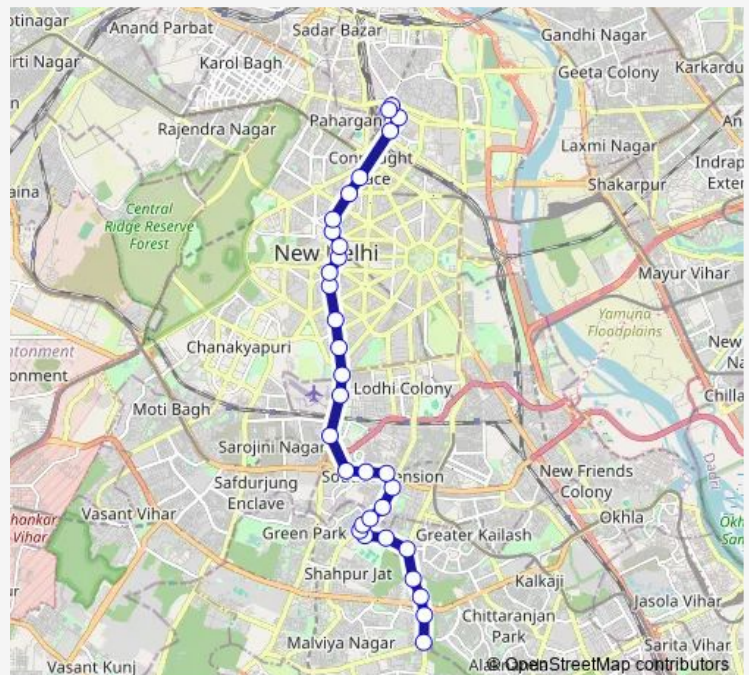

Bus 548stldown

[Go to website](#)

Direction

Sheikh Sarai Phase Ii — New Delhi Railway Station Gate 2

32 stops

[Open route schedule](#)

Sheikh Sarai Phase Ii

Chirag Delhi

Tughlaq Crescent

PS Tughlaq Road

Krishan Menon Marg

Route schedule

Sheikh Sarai Phase Ii — New Delhi Railway Station Gate 2

Monday 16:30-20:28

Tuesday 16:30-20:28

Wednesday 16:30-20:28

Thursday 16:30-20:28

Friday 16:30-20:28

Saturday 16:30-20:28

Sunday 16:30-20:28

Route info

Direction: Sheikh Sarai Phase Ii

Stops: 32

Trip Duration: 1 hour 0 min