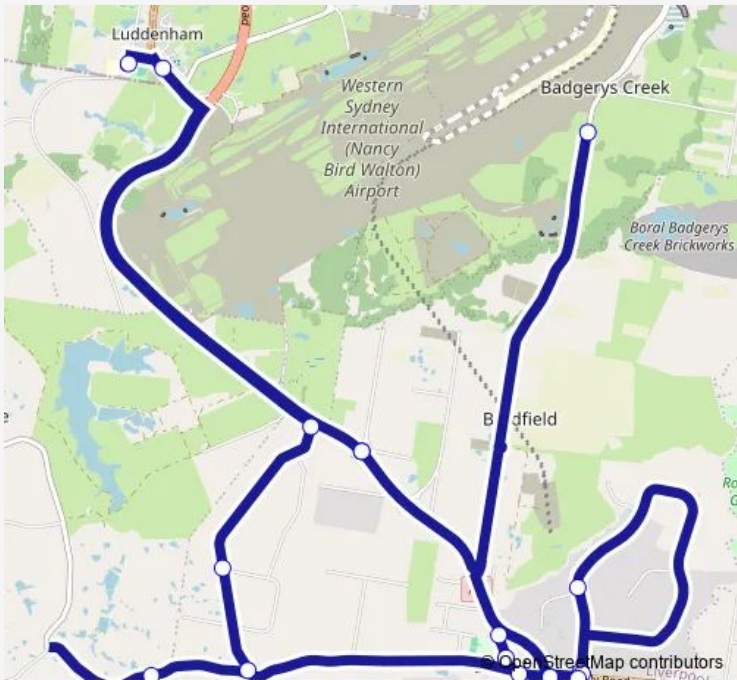

School Bus 1014 Mersey and Northern to Bringelly PS and Holy Family

[Go to website](#)

Direction
 The Northern Rd At Mersey Rd — The Northern Rd At Mersey Rd
 17 stops
[Open route schedule](#)

- The Northern Rd At Mersey Rd
- Post Office, Badgerys Creek Rd
- Kelvin Park Dr After Bringelly Rd
- Kelvin Park Dr At Medich Pl
- Kelvin Park Dr Before Bringelly Rd
- Bringelly Rd Opp Kelvin Park Dr
- 971 Bringelly Rd
- Bringelly Rd Before Wentworth Rd
- Bringelly Public School, Wentworth Rd
- Wentworth Rd Bus Bay
- University Of Sydney, Wolverton Farm, Greendale Rd
- Dwyer Rd At Greendale Rd
- Dwyer Rd Opp Findley Rd
- Dwyer Rd Before The Northern Rd
- Holy Family Primary School, Willowdene Av
- Luddenham Public School, The Northern Rd
- The Northern Rd At Mersey Rd

Route schedule
 The Northern Rd At Mersey Rd — The Northern Rd At Mersey Rd

Monday	07:55
Tuesday	07:55
Wednesday	07:55
Thursday	07:55
Friday	—
Saturday	—
Sunday	—

Route info
 Direction: The Northern Rd At Mersey Rd
 Stops: 17
 Trip Duration: 1 hour 1 min

1014 School Bus time schedules and route maps are available in an offline PDF at busmaps.com. Use the busmaps.com website to see live bus times, train schedule or subway schedule, and step-by-step directions for all public transit in Liverpool

The schedule is provided in the local timezone. Times with "(+1)" indicate departures on the next day.

PDF file created on 2025-01-16

2024 BusMaps.com - All Rights Reserved