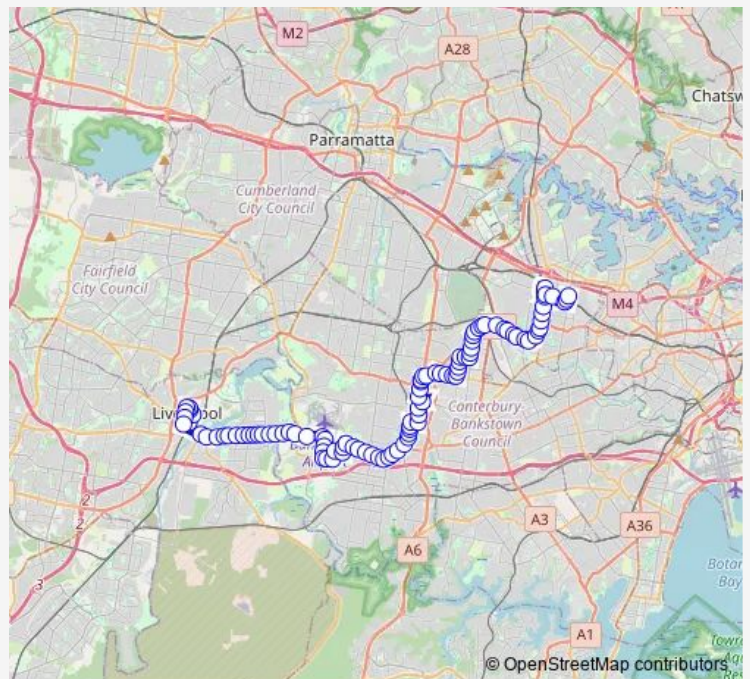

Milperra Rd After Henry Lawson Dr

Milperra Rd At Murray Jones Dr

Ashford Av After Milperra Rd

Ashford Av After Blaxland Pl

Ashford Av Opp Bankstown Golf Club

Bullecourt Av After Ashford Av

Route schedule

Holsworthy Station, Access Road, The Boulevard — Westfield Burwood, Victoria St

Monday 15:35

Tuesday 15:35

Wednesday 15:35

Thursday 15:35

Friday 15:35

Saturday —

Sunday —

Route info

Direction: Holsworthy Station, Access Road, The Boulevard

Stops: 91

Trip Duration: 1 hour 28 min

M90 — Burwood to Liverpool

Bullecourt Av Opp Western Sydney University

Horsley Rd At Bullecourt Av

Amour St After Horsley Dr