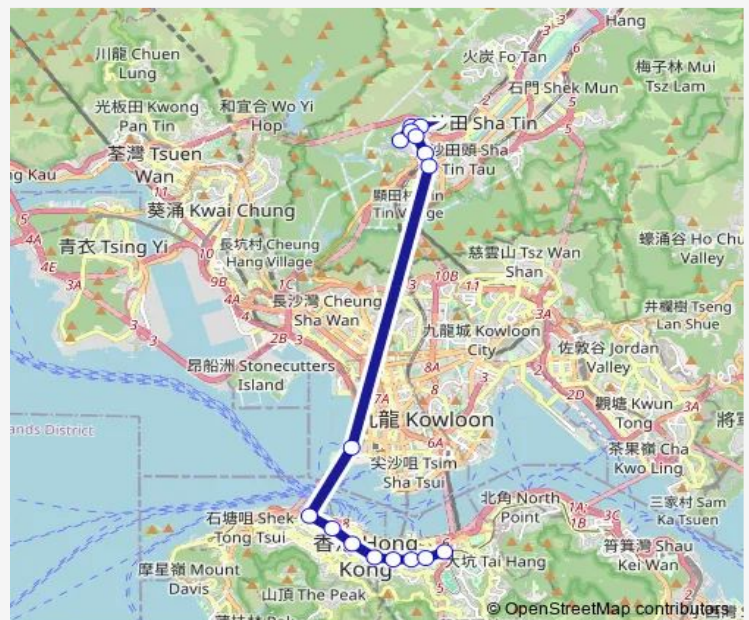

Route schedule

[Kmb+Ctb] MEI CHI House/
Mei CHI House MEI TIN Estate[[Kmb] MEI CHI House — [Ctb] WAN Chai Fire Station, Hennessy Road[[Kmb+Ctb] WAN Chai Fire Station/
Wan Chai Fire Station, Hennessy Road[[Kmb] WAN Chai Fire Station

Monday	07:20-08:20
Tuesday	07:20-08:20
Wednesday	07:20-08:20
Thursday	07:20-08:20
Friday	07:20-08:20
Saturday	—
Sunday	—

Route info

Direction: [Kmb+Ctb] MEI CHI House/
Mei CHI House MEI TIN Estate[[Kmb] MEI CHI House

Stops: 16

Trip Duration: 0 hour 51 min

Near HK Macau Ferry Pier, Sheung WAN (Departure During THE Period From 7.00 P.M. TO 7.00 A.M.)

[Ctb] Central Market, DES Voeux Road Central[[Kmb+Ctb] Central Market/
Central Market, DES Voeux Road Central[[Kmb] Central Market