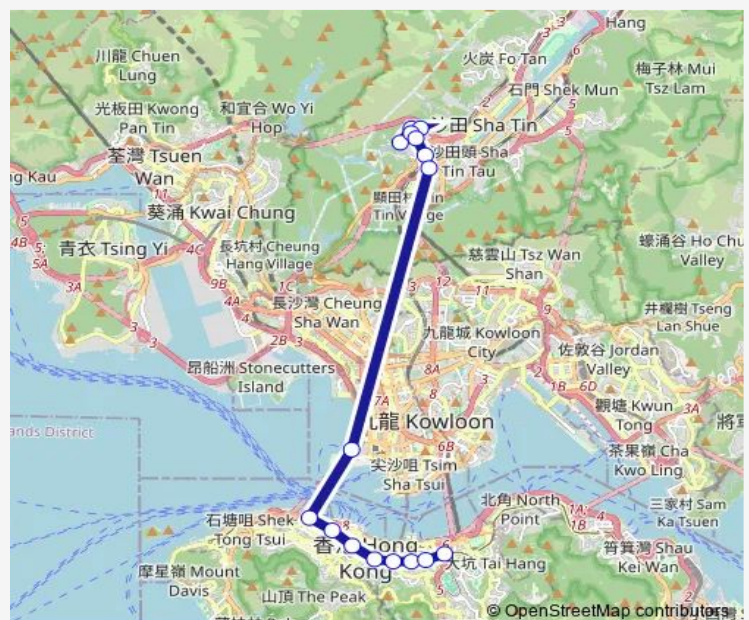

Monday 07:20-08:20

Tuesday 07:20-08:20

Wednesday 07:20-08:20

Thursday 07:20-08:20

Friday 07:20-08:20

Saturday —

Sunday —

Route info

Direction: [Kmb+Ctb] MEI CHI House/
Mei CHI House MEI TIN Estate[[Kmb] MEI CHI House

Stops: 16

Trip Duration: 0 hour 53 min

Near HK Macau Ferry Pier, Sheung WAN (Departure During THE Period From 7.00 P.M. TO 7.00 A.M.)