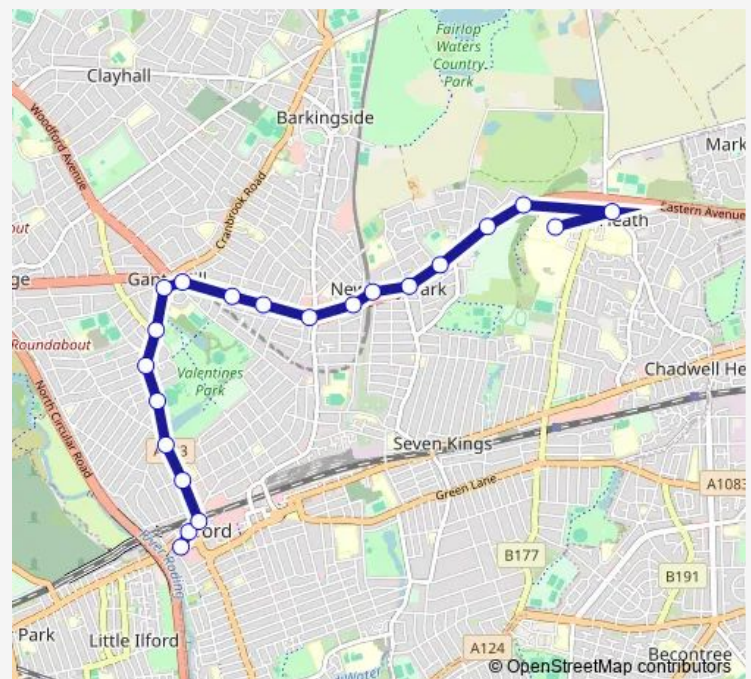

Ashurst Drive

Denham Drive

Horns Road

King George Avenue

Newbury Park Station

Oaks Lane

Aldborough Road North

Ramsgill Drive

Bawdsey Avenue

Little Heath

King George Hospital

Route schedule

Roden Street — King George Hospital

Monday	00:00-23:30
Tuesday	00:00-23:30
Wednesday	00:00-23:30
Thursday	00:00-23:30
Friday	00:00-23:30
Saturday	00:00-23:30
Sunday	00:00-23:30

Route info

Direction: Roden Street

Stops: 21

Trip Duration: 0 hour 21 min

396 — King George Hospital - Newbury Park - Gants Hill - Cranbrook Road - Ilford **BusMaps**

Direction

King George Hospital — Roden Street

19 stops

[Open route schedule](#)

King George Hospital

Chadwell Heath Lane /Barley Ln

Barley Lane

Bawdsey Avenue

Grenfell Gardens

Aldborough Road South