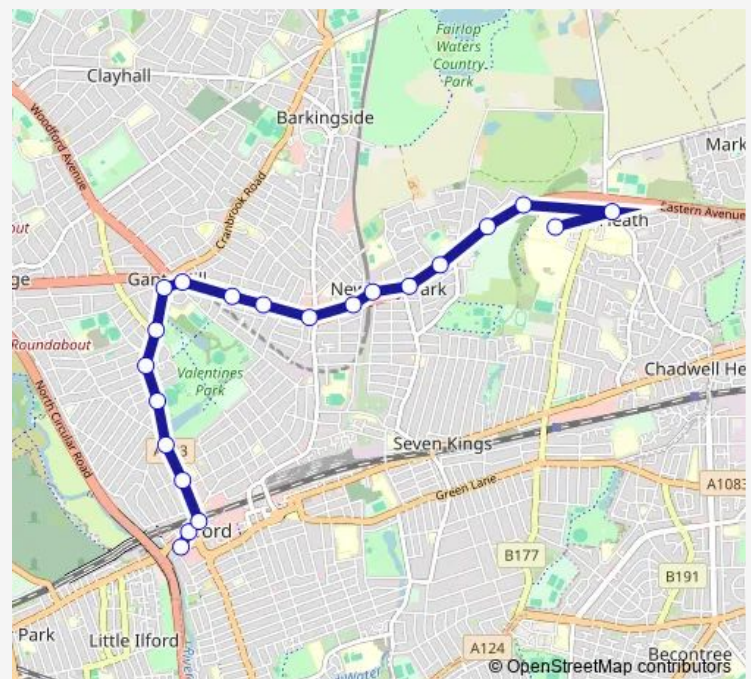

Ashurst Drive

Denham Drive

Horns Road

King George Avenue

Newbury Park Station

Oaks Lane

Aldborough Road North

Ramsgill Drive

Bawdsey Avenue

Little Heath

King George Hospital

Route schedule

Roden Street — King George Hospital

Monday 00:00-23:30

Tuesday 00:00-23:30

Wednesday 00:00-23:30

Thursday 00:00-23:30

Friday 00:00-23:30

Saturday 00:00-23:30

Sunday 00:00-23:30

Route info

Direction: Roden Street

Stops: 21

Trip Duration: 0 hour 23 min

396 — King George Hospital - Newbury Park - Gants Hill - Cranbrook Road - Ilford **BusMaps**

Direction

King George Hospital — Roden Street

19 stops

[Open route schedule](#)

King George Hospital

Chadwell Heath Lane /Barley Ln