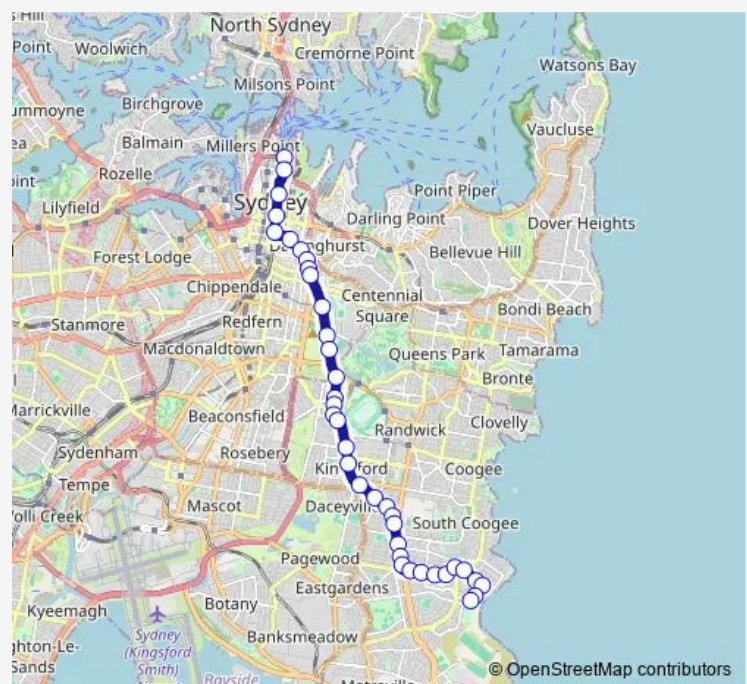

Thursday 04:50-00:10⁺¹

Friday 04:50-02:50⁺¹

Saturday 03:50-02:50⁺¹

Sunday 03:50-00:10⁺¹

Route info

Direction: Marine Pde At Mons Av

Stops: 38

Trip Duration: 0 hour 48 min

396 — City Circular Quay to Maroubra Beach

Nida, Anzac Pde

Anzac Pde Before Addison St

Anzac Pde At Todman Av

Anzac Pde Opp Ascot St

Anzac Pde Opp Carlton St

Anzac Pde Opp Robertson Rd

Anzac Pde Opp Centennial Parklands Sports Centre

Martin Place Station, Elizabeth St, Stand C

Museum Of Sydney, Phillip St

Circular Quay, Young St, Stand D

Direction

Circular Quay, Alfred St, Stand B — Maroubra Beach, Marine Pde

37 stops

[Open route schedule](#)

Wednesday 05:31-00:51⁺¹

Thursday 05:31-00:51⁺¹

Friday 05:31-02:31⁺¹

Saturday 03:31-02:31⁺¹

Sunday 03:31-00:51⁺¹

Route info

Direction: Circular Quay, Alfred St, Stand B

Stops: 37