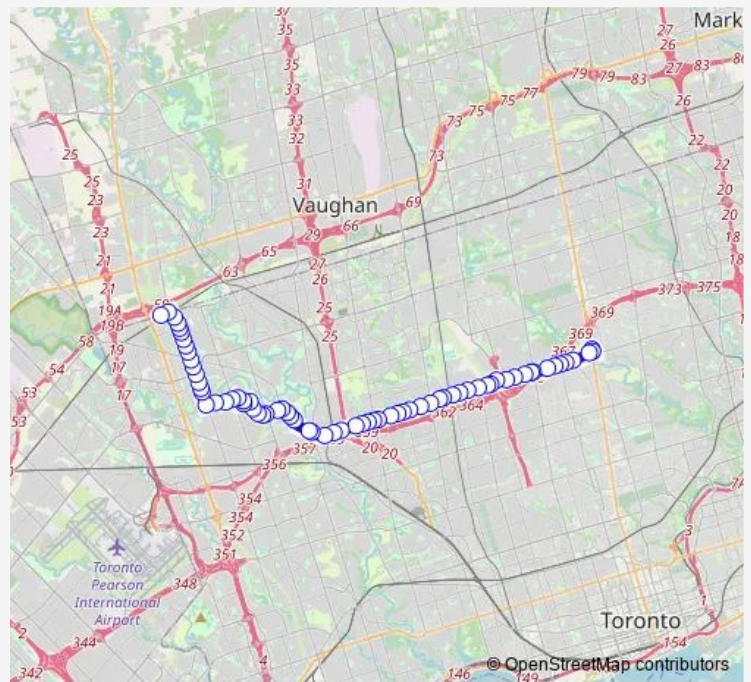

Bus 396 Wilson Night Bus

[Go to website](#)

Direction
 Steeles Ave West Loop at Martin Grove Rd — York Mills Rd at Yonge St East Side

65 stops

[Open route schedule](#)

- Steeles Ave West Loop at Martin Grove Rd
- Steeles Ave West at Martin Grove Rd
- Martin Grove Rd at Brunello Gate
- Martin Grove Rd at Cabernet Cir
- Martin Grove Rd at Royalcrest Rd
- Martin Grove Rd at Silverstone Dr
- Martin Grove Rd at Walkway to 308 Silverstone Dr
- Opposite 1915 Martin Grove Rd
- Martin Grove Rd at Lexington Ave
- Martin Grove Rd at Albion Rd
- Martin Grove Rd at Betteridge Lane
- Martin Grove Rd at Finch Ave West South Side
- Martin Grove Rd at Rampart Rd
- Martin Grove Rd at John Garland Blvd
- Martin Grove Rd at Milkwood Ave
- Westhumber Blvd at Martin Grove Rd East Side
- Westhumber Blvd at Delsing Dr East Side
- Westhumber Blvd at Ixworth Rd
- Westhumber Blvd at Kipling Ave
- Brookmere Rd at Elmhurst Dr
- Elmhurst Dr at Harefield Dr

Route schedule

Steeles Ave West Loop at Martin Grove Rd — York Mills Rd at Yonge St East Side

Monday	25:05-01:45 ⁺¹
Tuesday	25:05-01:45 ⁺¹
Wednesday	25:05-01:45 ⁺¹
Thursday	25:05-01:45 ⁺¹
Friday	25:05-01:45 ⁺¹
Saturday	25:05-01:45 ⁺¹
Sunday	25:05-01:45 ⁺¹

Route info

Direction: Steeles Ave West Loop at Martin Grove Rd

Stops: 65

Trip Duration: 0 hour 43 min

396 — Wilson Night Bus

Harefield Dr at Hinton Rd

Hinton Rd at Elmhurst Dr

Elmhurst Dr at Fordwich Cres

Wilson Ave at Jane St

Wilson Ave at Epic Lane Rd East Side

Wilson Ave at William Cragg Dr

Wilson Ave at Highview Ave East Side

Wilson Ave at Ridge Rd East Side

Wilson Ave at Julian Rd East Side - Humber River Hospital