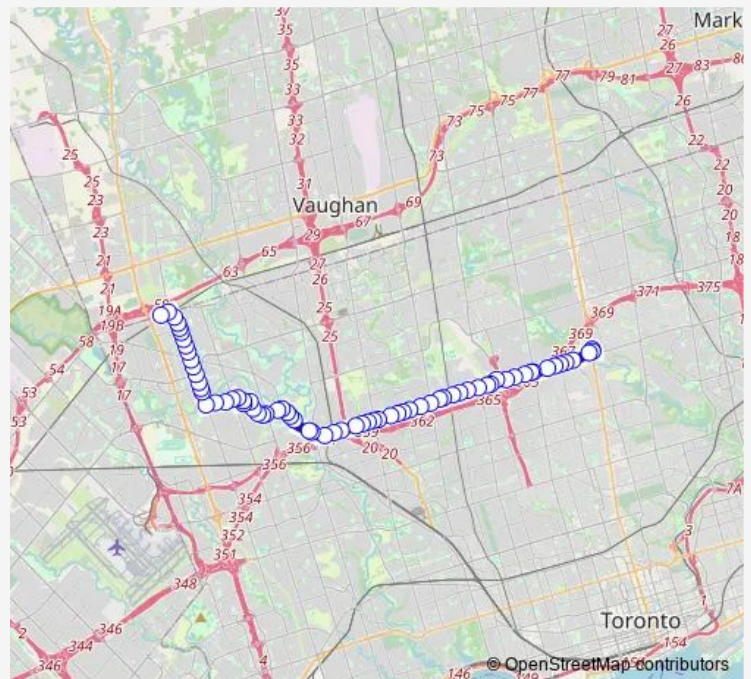

340 Wilson Ave

Wilson Ave at King High Ave

Wilson Ave at Faywood Blvd

Wilson Station

Wilson Ave at Transit Rd West Side

Opposite 675 Wilson Ave

Wilson Ave at Dufferin St West Side

Wilson Ave at Lady York Ave

Wilson Ave at Garratt Blvd

Wilson Ave at Murray Rd

Wilson Ave at Apex Lane

Route schedule

York Mills Station — Steeles Ave West Loop at Martin Grove Rd

Monday 03:15-02:55⁺¹

Tuesday 03:15-02:55⁺¹

Wednesday 03:15-02:55⁺¹

Thursday 03:15-02:55⁺¹

Friday 03:15-02:55⁺¹

Saturday 03:15-02:55⁺¹

Sunday 03:15-02:55⁺¹

Route info

Direction: York Mills Station

Stops: 70

Trip Duration: 0 hour 45 min

396 — Wilson Night Bus

Wilson Ave at Dubray Ave

Wilson Ave at Keele St

Wilson Ave at Agate Rd West Side

Wilson Ave at Julian Rd West Side - Humber River Hospital

Wilson Ave at Ridge Rd West Side

Wilson Ave at Lexfield Ave West Side