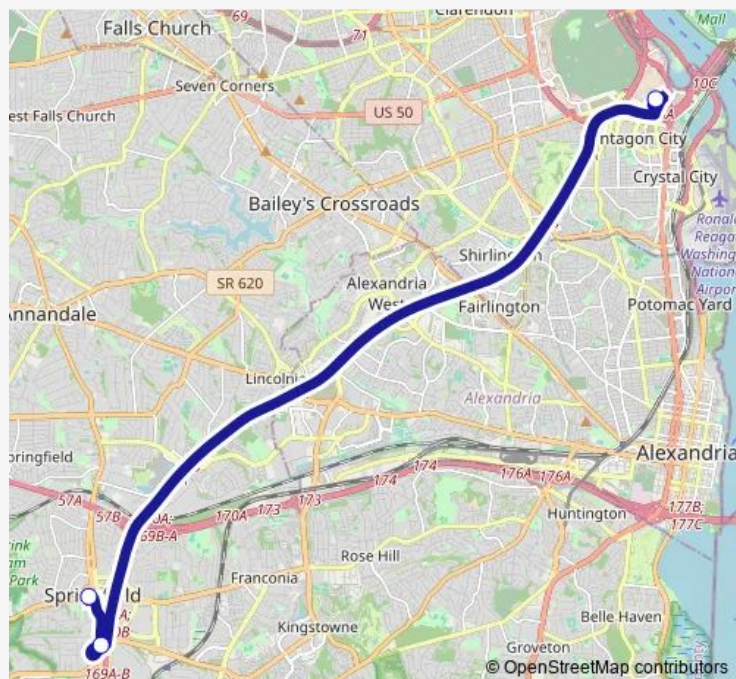

### Route schedule

North Backlick P&R — Metro Pentagon Bay L7

Monday	05:20-08:45
Tuesday	05:20-08:45
Wednesday	05:20-08:45
Thursday	05:20-08:45
Friday	05:20-08:45
Saturday	—
Sunday	—

### Route info

Direction: North Backlick P&R

Stops: 3

Trip Duration: 0 hour 22 min

396 — Backlick-Pentagon Express

**Direction**

Metro Pentagon Bay L7 — Old Keene Mill Garage and Transit Center Bay C

3 stops

## Route info

Direction: Metro Pentagon Bay L7

Stops: 3

Trip Duration: 0 hour 25 min

396 Bus time schedules and route maps are available in an offline PDF at busmaps.com. Use the busmaps.com website to see live bus times, train schedule or subway schedule, and step-by-step directions for all public transit in Washington