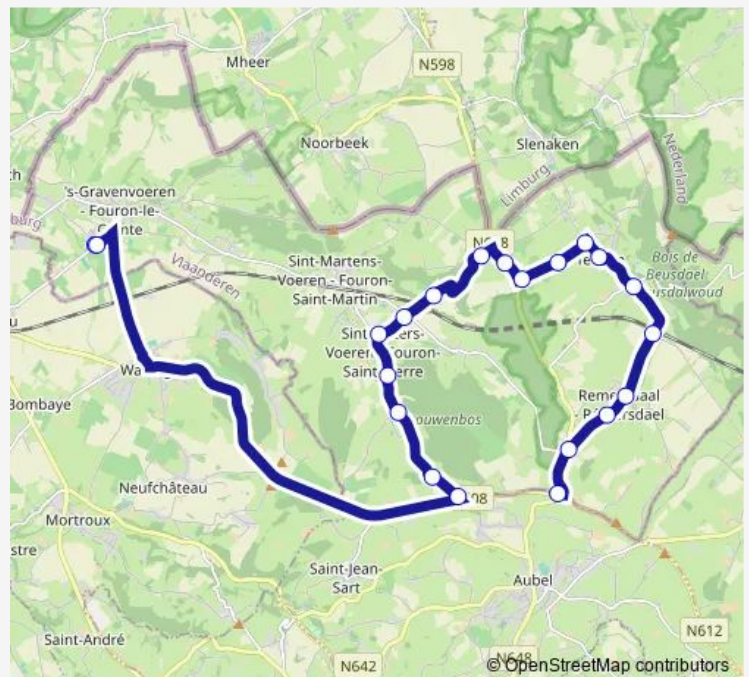

SPV/FSP Roth

SGV Provinciale School

**Route schedule**

Remersdaal Hagelstein — SGV Provinciale School

Monday 08:05

Tuesday 08:05

Wednesday 08:05

Thursday 08:05

Friday 08:05

Saturday —

Sunday —

**Route info**

Direction: Remersdaal Hagelstein

Stops: 20

Trip Duration: 0 hour 35 min

396 — Provinciale School - Voeren

**Direction**

SGV Provinciale School — Remersdaal Hagelstein

21 stops

[Open route schedule](#)

SGV Provinciale School

SGV Provinciale School

SPV Roth

SPV Hoeve Demez

Teuven Camping Bergzicht

Teuven Nurop

Teuven Kerk

Teuven Sinnich

Remersdaal Station

Remersdaal Kerk

Remersdaal Kultjen

Remersdaal Weg op Sint-Martens-Voeren