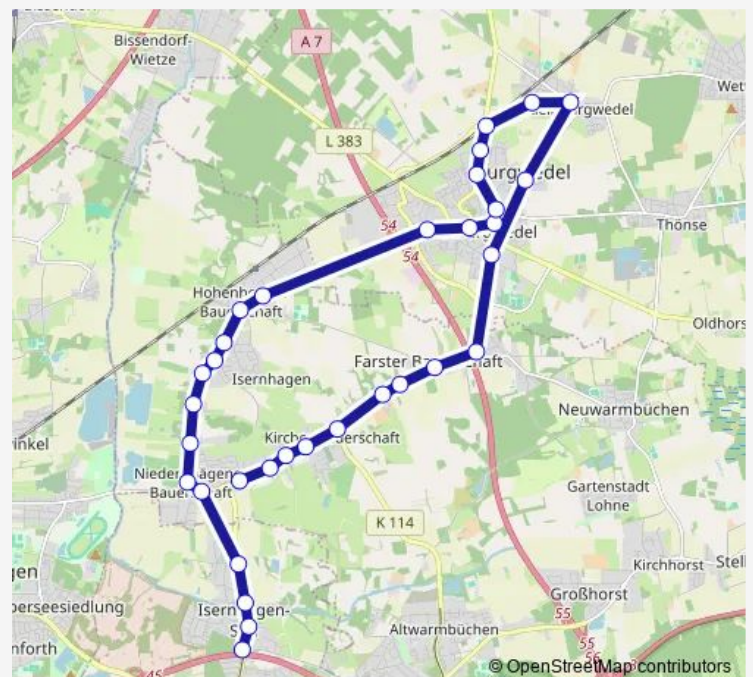

Bus Nachtliner N62

[Go to website](#)

Direction

Hannover Fasanenkrug — Isernhagen NB A.d.Windmühlenb.

33 stops

[Open route schedule](#)

Hannover Fasanenkrug

Hannover Große Heide

Hannover Am Rotdorn

Hannover Kahlendamm

Isernhagen NB Fuhrbleek

Isernhagen NB Beuthener Weg

Isernhagen HB Riethof

Isernhagen HB Vor der Hahle

Isernhagen HB Haselhöfer Ring

Isernhagen HB An der Beeke

Isernhagen HB Einkaufszentrum

Isernhagen HB Branderiede

Isernhagen HB Industriestraße

Großburgwedel I. d. Meineworth

Großburgwedel Am Markt

Großburgwedel von-Alten-Straße

Großburgwedel Krankenhaus

Großburgwedel Am Schützenplatz

Großburgwedel Pappelweg

Großburgwedel Bahnhof

Kleinburgwedel Lerchenstraße

Route schedule

Hannover Fasanenkrug — Isernhagen NB A.d.Windmühlenb.

Monday —

Tuesday —

Wednesday —

Thursday —

Friday 25:42-02:42⁺¹

Saturday 03:42-02:42⁺¹

Sunday 03:42-04:42

Route info

Direction: Hannover Fasanenkrug

Stops: 33

Trip Duration: 0 hour 32 min

Nachtliner N62

BusMaps