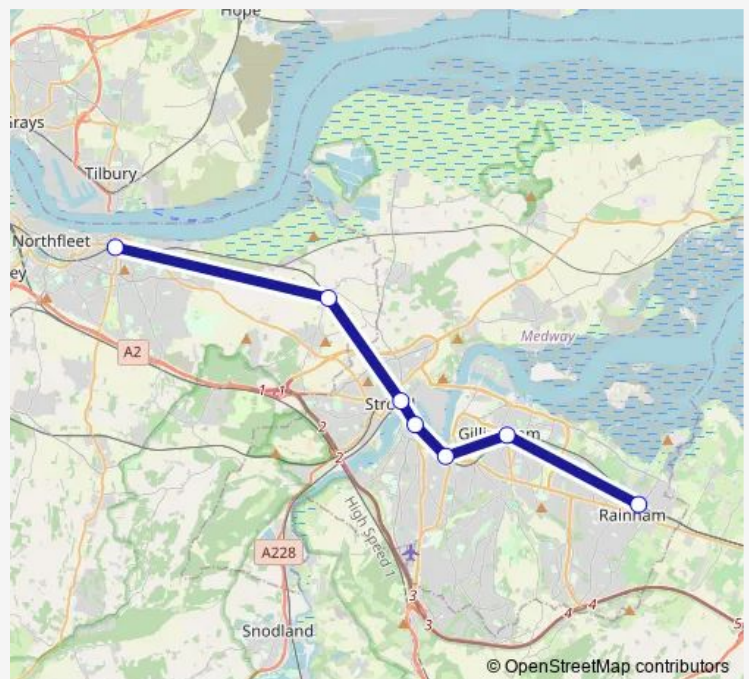

Rail Replacement Bus Service Tl:Grv->Rai TL replacement bus service from GRV to Rai

[Go to website](#)

Direction

Gravesend — Rainham (Kent)

7 stops

[Open route schedule](#)

Gravesend

Higham

Strood

Rochester

Chatham

Gillingham (Kent)

Rainham (Kent)

Route schedule

Gravesend — Rainham (Kent)

Monday	—
Tuesday	24:22-01:50 ⁺¹
Wednesday	00:22-01:50 ⁺¹
Thursday	00:22-01:50 ⁺¹
Friday	00:22-01:50
Saturday	—
Sunday	—

Route info

Direction: Gravesend

Stops: 7

Trip Duration: 1 hour 15 min

■ Tl:Grv->Rai — TL replacement bus service from GRV to Rai **BusMaps**

Tl:Grv->Rai Rail Replacement Bus Service time schedules and route maps are available in an offline PDF at busmaps.com. Use the busmaps.com website to see live bus times, train schedule or subway schedule, and step-by-step directions for all public transit in Rochester