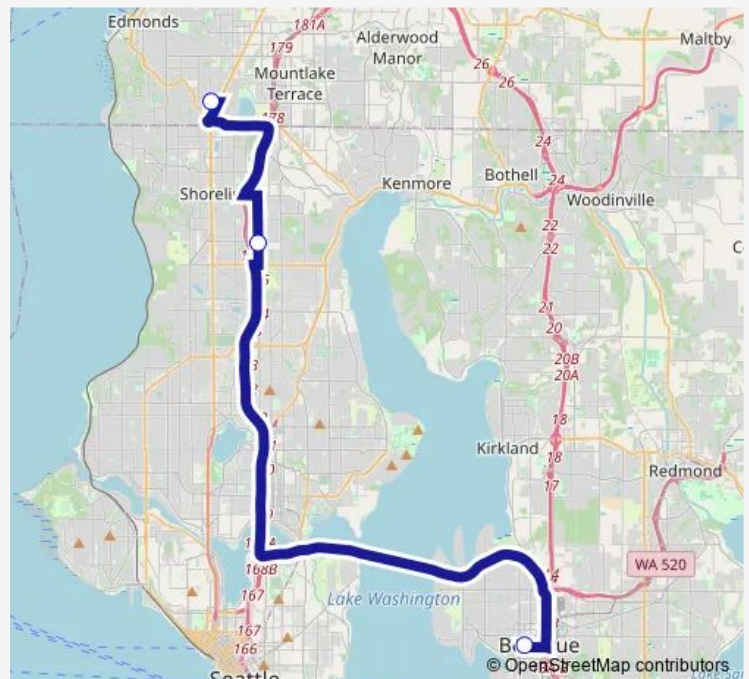

Bus (Everest) Shoreline - Edmonds Am

[Go to website](#)

Direction

Everest - Edmonds — Everest

3 stops

[Open route schedule](#)

Everest - Edmonds

Everest - Shoreline

Everest

Route schedule

Everest - Edmonds — Everest

Monday 07:00-08:30

Tuesday 07:00-08:30

Wednesday 07:00-08:30

Thursday 07:00-08:30

Friday 07:00-08:30

Saturday —

Sunday —

Route info

Direction: Everest - Edmonds

Stops: 3

Trip Duration: 1 hour 5 min

(Everest) Shoreline - Edmonds Am

(Everest) Shoreline - Edmonds Am Bus time schedules and route maps are available in an offline PDF at busmaps.com. Use the busmaps.com website to see live bus times, train schedule or subway schedule, and step-by-step directions for all public transit in Bellevue