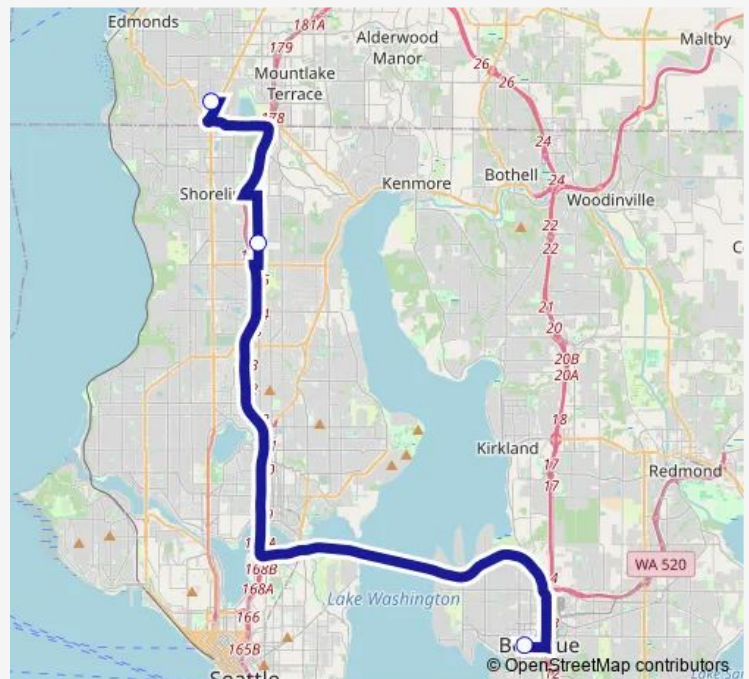

Bus (Everest) Shoreline - Edmonds AM

[Go to website](#)

Direction

Everest - Edmonds — Everest

3 stops

[Open route schedule](#)

Everest - Edmonds

Everest - Shoreline

Everest

Route schedule

Everest - Edmonds — Everest

Monday 07:00-08:30

Tuesday 07:00-08:30

Wednesday 07:00-08:30

Thursday 07:00-08:30

Friday 07:00-08:30

Saturday —

Sunday —

Route info

Direction: Everest - Edmonds

Stops: 3

Trip Duration: 1 hour 5 min

(Everest) Shoreline - Edmonds AM

(Everest) Shoreline - Edmonds AM Bus time schedules and route maps are available in an offline PDF at busmaps.com. Use the busmaps.com website to see live bus times, train schedule or subway schedule, and step-by-step directions for all public transit in