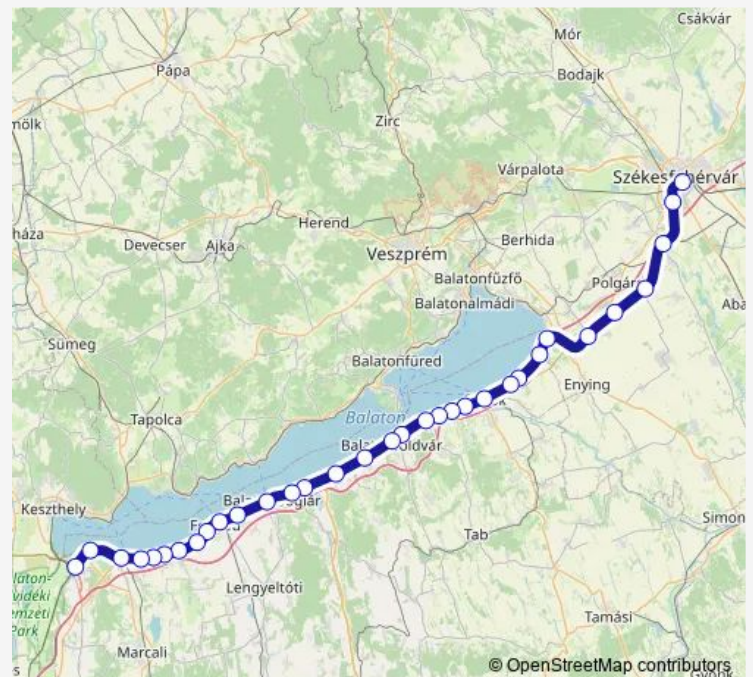

Saturday 14:51

Sunday 14:51

Route info

Direction: Székesfehérvár

Stops: 33

Trip Duration: 2 hour 41 min

Balatonboglár

Fonyódliget