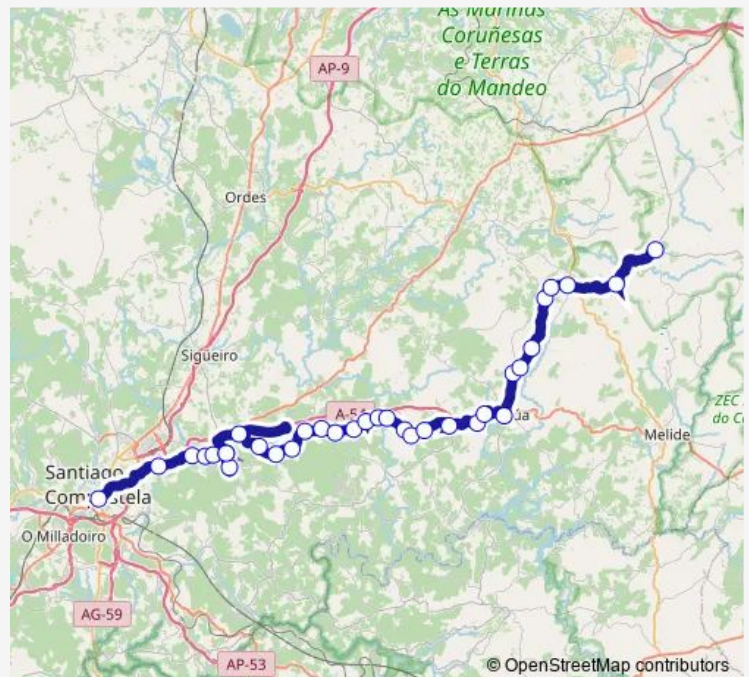

O Petril

Regas

Ferreiros

Route schedule

Santiago E.I. — Sobrado

Monday 17:00

Tuesday 17:00

Wednesday 17:00

Thursday —

Friday 17:00

Saturday —

Sunday —

Route info

Direction: Santiago E.I.

Stops: 34

Trip Duration: 1 hour 40 min

■ XG802004 — Sobrado -Santiago E.I.

BusMaps

Rourís

Burres

Penedos

Raído

Arzúa

Villadavil

Wednesday 06:45

Thursday —

Friday 06:45

Saturday —

Sunday —

Route info

Direction: Sobrado

Stops: 34