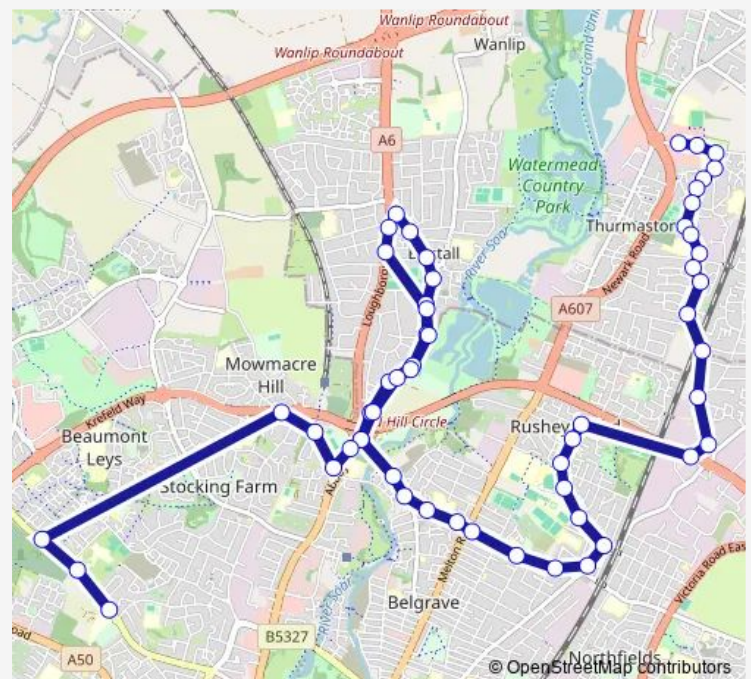

Dunblane Avenue

Peebles Way

Soar Valley College

Route schedule

Pizza Hut — English Martyrs School

Monday 07:10

Tuesday 07:10

Wednesday 07:10

Thursday 07:10

Friday 07:10

Saturday —

Sunday —

Route info

Direction: Pizza Hut

Stops: 56

Trip Duration: 0 hour 50 min

Bellholme Close

Bath Street

New Bridge

Red Hill Circle

East Road

Kilby Avenue

Sports Ground

Acorn Close

Saturday —

Sunday —

Route info

Direction: English Martyrs School

Stops: 52

Trip Duration: 0 hour 50 min

Bath Street

Bellholme Close