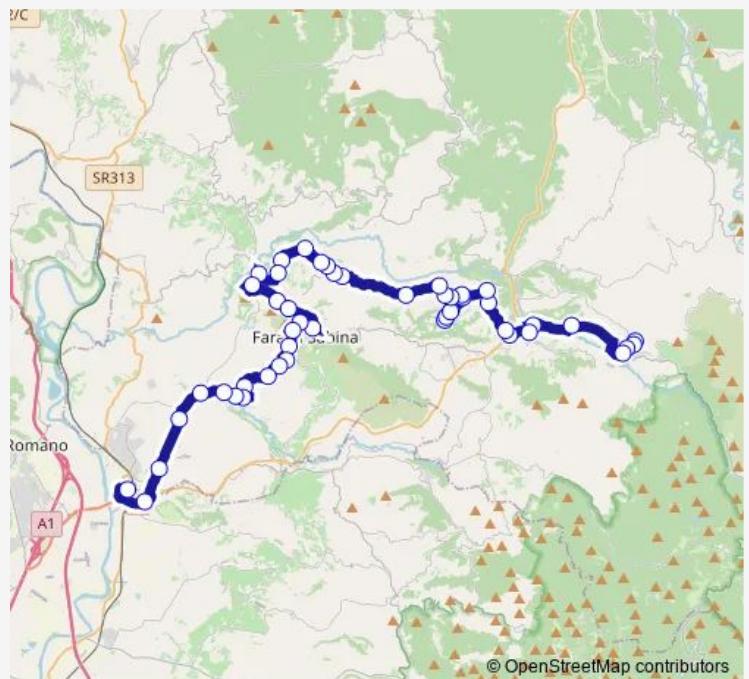

POGGIO NATIVO | Via Mirtense Viale Roma # f9881

POGGIO NATIVO | Via Mirtense (Km 3) # f9930

POGGIO NATIVO | Macaiola # f9931

Route schedule

POGGIO MOIANO | Deposito # f9727 — MONTELIBRETTI | Stazione FS # f9958

Monday	05:55
Tuesday	05:55
Wednesday	05:55
Thursday	05:55
Friday	05:55
Saturday	05:40
Sunday	—

Route info

Direction: POGGIO MOIANO | Deposito # f9727

Stops: 50

Trip Duration: 1 hour 10 min

Poggio Moiano - Passo Corese # Pg939a