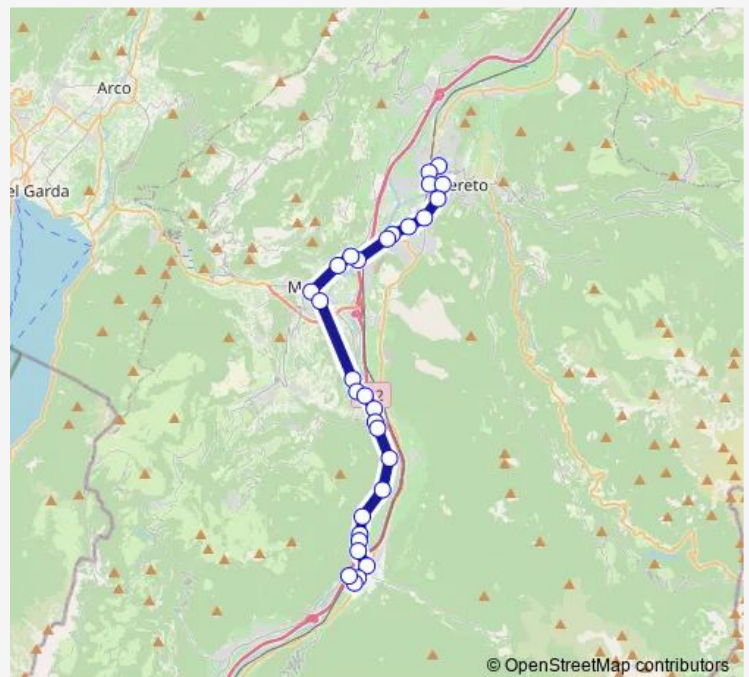

### Route schedule

Ala. Staz. Fs. — Rovereto. Via Manzoni

Monday	14:05
Tuesday	14:05
Wednesday	14:05
Thursday	14:05
Friday	14:05
Saturday	14:05
Sunday	—

### Route info

Direction: Ala. Staz. Fs.

Stops: 30

Trip Duration: 0 hour 43 min

B307 — Rovereto-Mori-Chizzola-Cornè-Ala-Avio

Centro Commerciale Millenium

Mariani

Lizzanella. Bar Verona