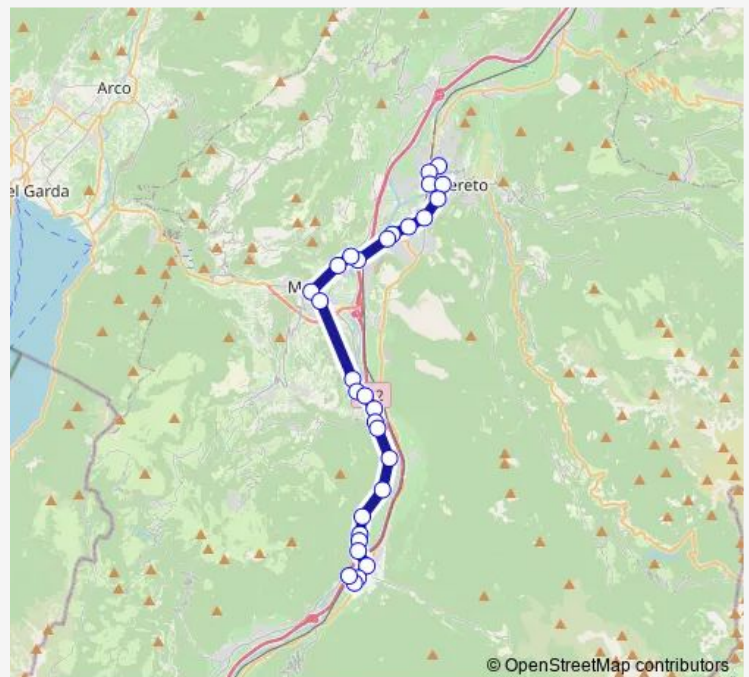

### Route schedule

Ala. Staz. Fs. — Rovereto. Via Manzoni

Monday	14:05
Tuesday	14:05
Wednesday	14:05
Thursday	14:05
Friday	14:05
Saturday	14:05
Sunday	—

### Route info

Direction: Ala. Staz. Fs.

Stops: 30

Trip Duration: 0 hour 43 min

© OpenStreetMap contributors

**B307** — Rovereto-Mori-Chizzola-Cornè-Ala-Avio

**BusMaps**

Centro Commerciale Millenium