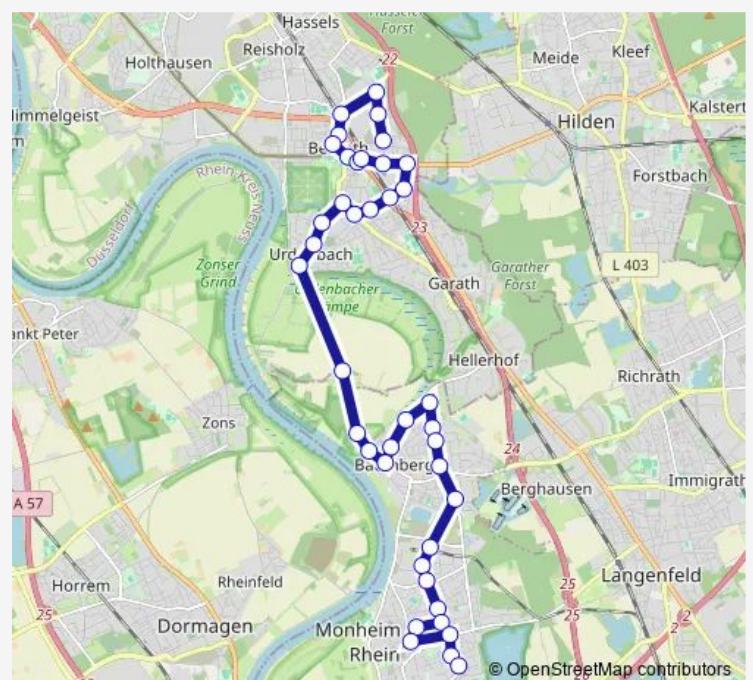

### Route info

Direction: Monheim (Rhein), Griesstraße

Stops: 13

Trip Duration: 0 hour 15 min