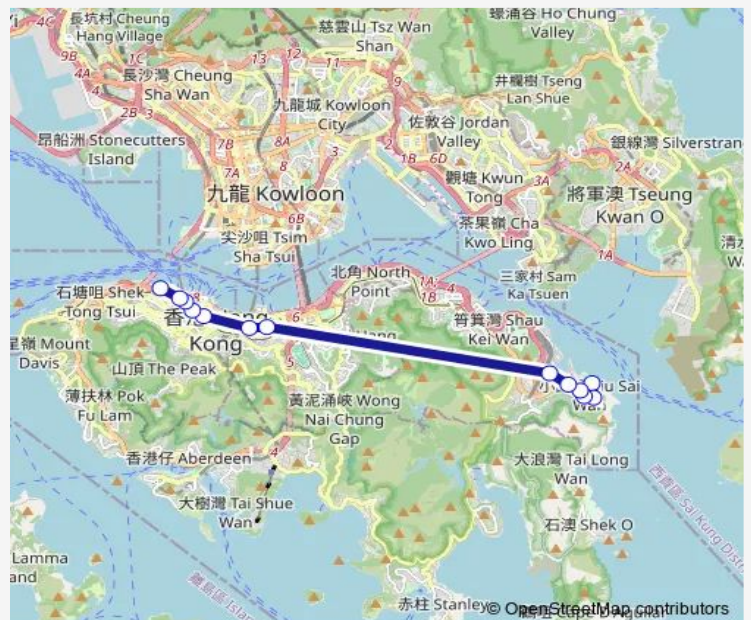

**Route schedule**

[Ctb] SIU SAI WAN (Island Resort)[[Kmb+Ctb] Island Resort BUS Terminus/<Br>Siu SAI WAN (Island Resort) — [Ctb] Central (Macau Ferry)[[Kmb+Ctb] Macau Ferry BUS Terminus/<Br>Central (Macau Ferry)

Monday	07:30-08:00
Tuesday	07:30-08:00
Wednesday	07:30-08:00
Thursday	07:30-08:00
Friday	07:30-08:00
Saturday	07:33-07:49
Sunday	—

**Route info**

Direction: [Ctb] SIU SAI WAN (Island Resort)[[Kmb+Ctb] Island Resort BUS Terminus/<Br>Siu SAI WAN (Island Resort)

Stops: 10

Trip Duration: 0 hour 35 min