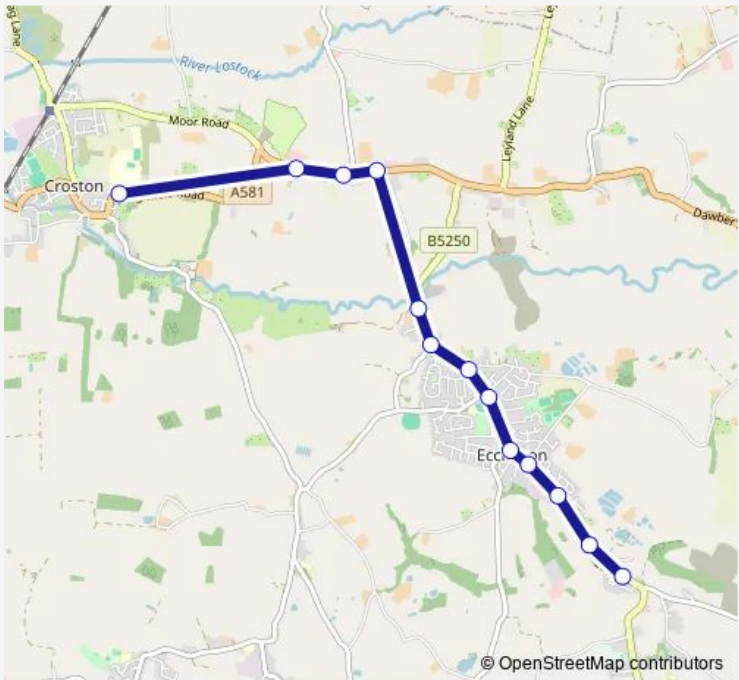

Bus 788 Heskin - Croston Bishop Rawstorne CELC

[Go to website](#)

**Direction**  
 Bishop Rawstorne Turning Circle — The Warings  
 13 stops  
[Open route schedule](#)

- Bishop Rawstorne Turning Circle
- Garden Centre
- Ulnes Walton Lane
- New Lane
- St Marys Church
- Tincklers Lane
- Towngate
- Lawrence Lane
- Institute
- Park Street
- Church
- Whalley Road
- The Warings

Route schedule  
 Bishop Rawstorne Turning Circle — The Warings

Monday	15:20
Tuesday	15:20
Wednesday	15:20
Thursday	15:20
Friday	15:20
Saturday	—
Sunday	—

Route info  
 Direction: Bishop Rawstorne Turning Circle  
 Stops: 13  
 Trip Duration: 0 hour 14 min

**Direction**

The Warings — Bishop Rawsthorne Turning Circle

13 stops

[Open route schedule](#)

The Warings

Whalley Road

Old Mill

Enfield Close

## Route schedule

The Warings — Bishop Rawsthorne Turning Circle

Monday 08:30

Tuesday 08:30

Wednesday 08:30

Thursday 08:30

Friday 08:30

Saturday —