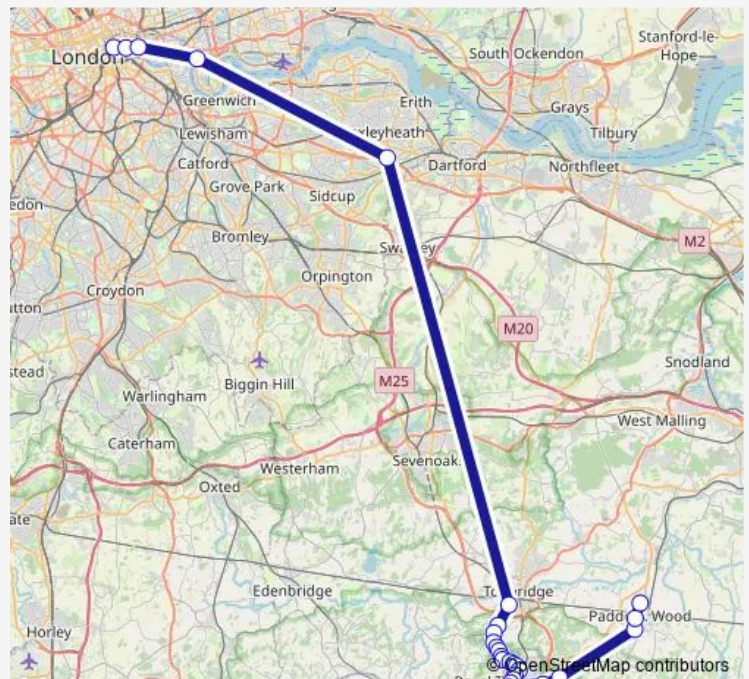

Park Road

Grosvenor Bridge

Queen's Road

Route schedule

Eastlands — St George Wharf Pier

Monday 05:45-06:28

Tuesday 05:45-06:28

Wednesday 05:45-06:28

Thursday 05:45-06:28

Friday 05:45-06:28

Saturday —

Sunday —

Route info

Direction: Eastlands

Stops: 49

Trip Duration: 2 hour 50 min

The Fountain

Birchwood Avenue

Bidborough Corner

Hangmans Hill

Springwell Road

Chipstead Corner

Bexley / Black Prince

Blackwall Lane

Friday 17:05-18:22

Saturday —

Sunday —

Route info

Direction: Blackfriars Station

Stops: 48

Trip Duration: 2 hour 19 min

Travelodge