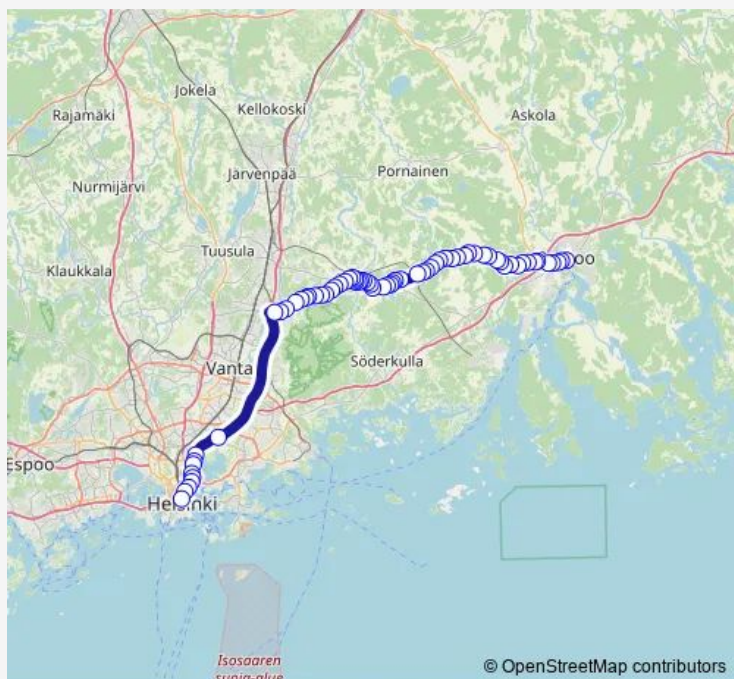

Thursday 05:55-18:00

Friday 05:55-18:00

Saturday —

Sunday —

Route info

Direction: Porvoo linja-autoas.

Stops: 69

Trip Duration: 1 hour 19 min