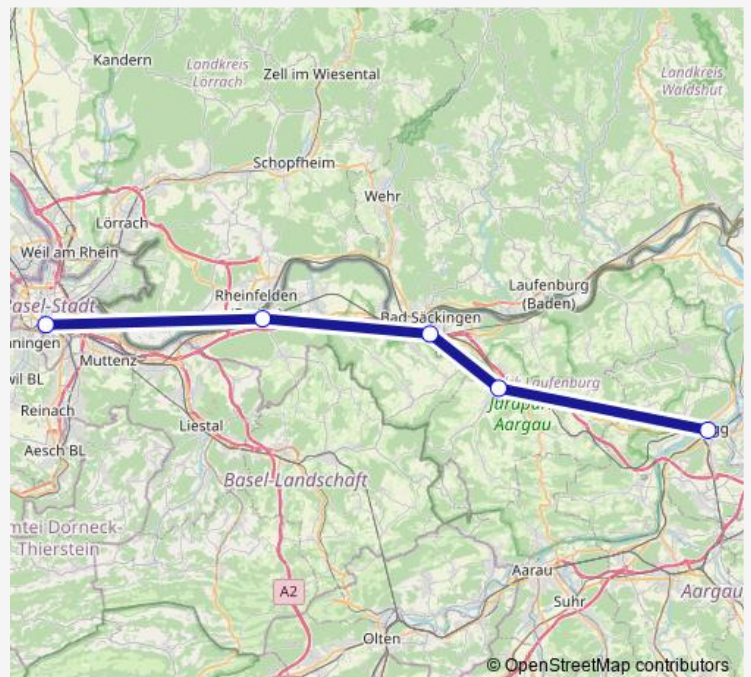

Rail Ir36 IR 36

[Go to website](#)

Direction

Basel Sbb — Brugg Ag

5 stops

[Open route schedule](#)

Basel Sbb

Rheinfelden

Stein-Säckingen

Frick

Brugg Ag

Route schedule

Basel Sbb — Brugg Ag

Monday	—
Tuesday	—
Wednesday	—
Thursday	—
Friday	—
Saturday	—
Sunday	24:09 ⁺¹

Route info

Direction: Basel Sbb

Stops: 5

Trip Duration: 0 hour 48 min

Ir36 — IR 36

Ir36 Rail time schedules and route maps are available in an offline PDF at busmaps.com. Use the busmaps.com website to see live bus times, train schedule or subway schedule, and step-by-step directions for all public transit in Brugg