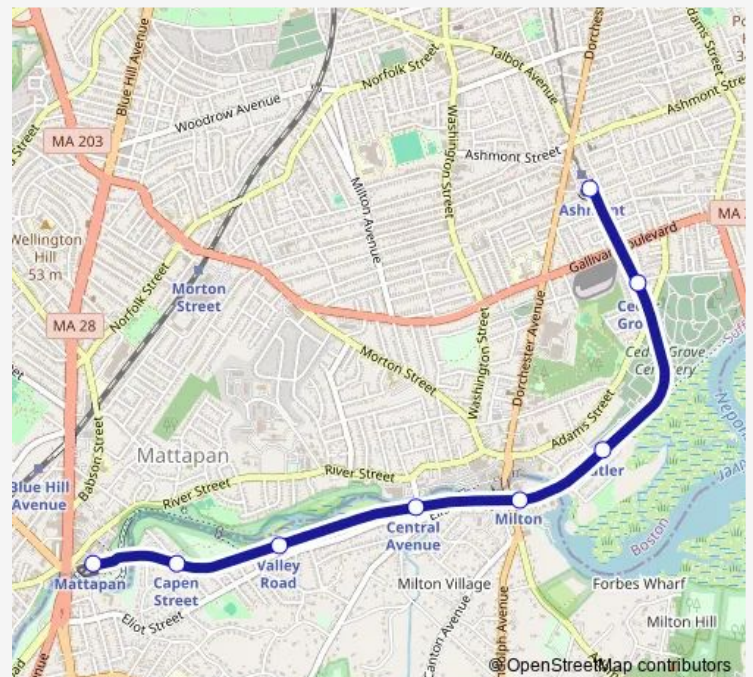

Tram Mattapan Trolley

[Go to website](#)

Direction

Mattapan — Ashmont

8 stops

[Open route schedule](#)

Mattapan

Capen Street

Valley Road

Central Avenue

Milton

Butler

Cedar Grove

Ashmont

Route schedule

Mattapan — Ashmont

Monday	05:02-01:18 ⁺¹
Tuesday	05:02-02:57 ⁺¹
Wednesday	05:02-01:18 ⁺¹
Thursday	05:02-01:18 ⁺¹
Friday	05:02-01:18 ⁺¹
Saturday	05:02-01:18 ⁺¹
Sunday	05:48-01:18 ⁺¹

Route info

Direction: Mattapan

Stops: 8

Trip Duration: 0 hour 8 min

Route info

Direction: Ashmont

Stops: 8

Trip Duration: 0 hour 8 min

Tram time schedules and route maps are available in an offline PDF at busmaps.com. Use the busmaps.com website to see live bus times, train schedule or subway schedule, and step-by-step directions for all public transit in Boston