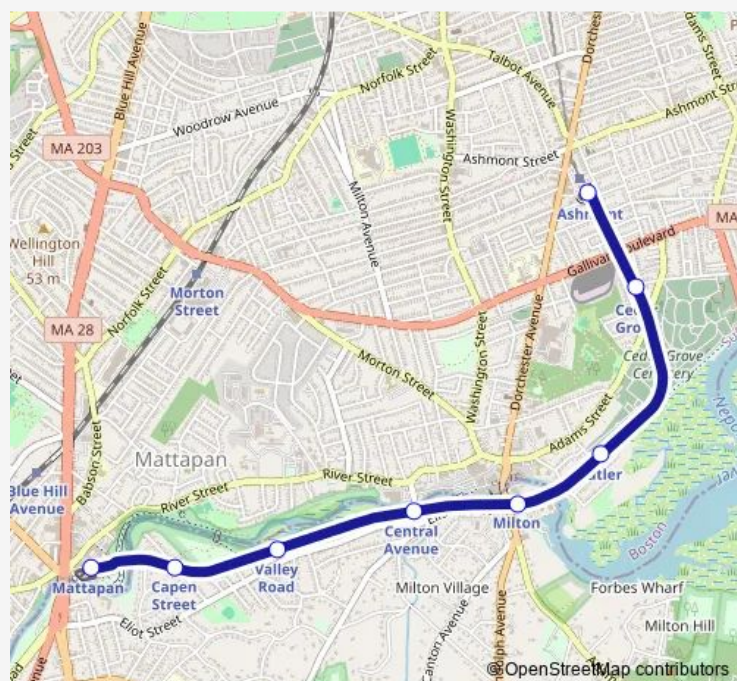

Tram Mattapan Trolley

[Go to website](#)

Direction

Mattapan — Ashmont

8 stops

[Open route schedule](#)

Mattapan

Capen Street

Valley Road

Central Avenue

Milton

Butler

Cedar Grove

Ashmont

Route schedule

Mattapan — Ashmont

Monday	05:02-01:18 ⁺¹
Tuesday	05:02-01:18 ⁺¹
Wednesday	05:02-01:18 ⁺¹
Thursday	05:02-01:18 ⁺¹
Friday	05:02-01:18 ⁺¹
Saturday	05:02-01:18 ⁺¹
Sunday	05:48-01:18 ⁺¹

Route info

Direction: Mattapan

Stops: 8

Trip Duration: 0 hour 8 min

Route info

Direction: Ashmont

Stops: 8

Trip Duration: 0 hour 8 min

Tram time schedules and route maps are available in an offline PDF at busmaps.com. Use the busmaps.com website to see live bus times, train schedule or subway schedule, and step-by-step directions for all public transit in Boston