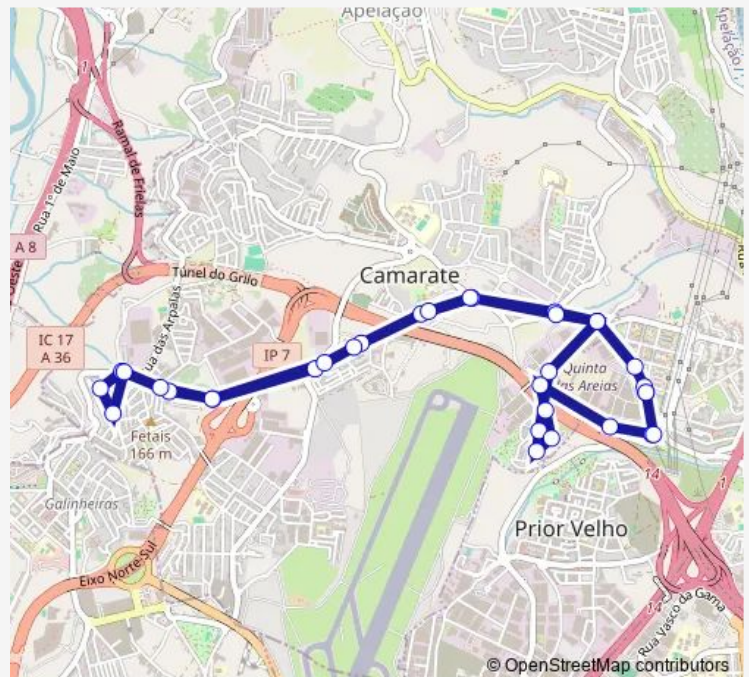

Monday 07:00

Tuesday 07:00

Wednesday 07:00

Thursday 07:00

Friday 07:00

Saturday —

Sunday —

Route info

Direction: Sacavém (Centro Saúde)

Stops: 33

Trip Duration: 0 hour 34 min

711 - Rodinhas de Camarate (Circular)

Camarate (Cpo Rio)

B° S João (X) Rua D

B° Sto António (R B) Centro Social

B° Sto António (R S João 8)