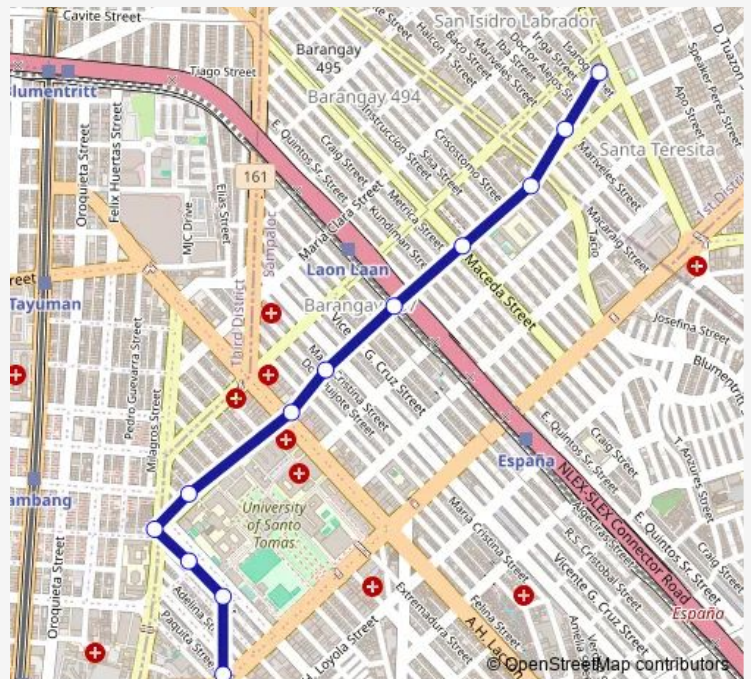

Dapitan / Maria Cristina ntersrction, Manila

Dapitan / Arsenio H. Lacson Ave Intersection, Manila

Juaning / Dapitan Intersection, Manila

Alfonso Mendoza, Manila

J. Barlin / P. Noval Intersection, Manila

P. Noval / Delos Reyes Intersection, Manila

España Blvd / Nicanor Reyes St Intersection, Manila

Route schedule

Community Centre, San Isidro Labrador, Quezon City — España Blvd / Nicanor Reyes St Intersection, Manila

Monday 00:00

Tuesday 00:00

Wednesday 00:00

Thursday 00:00

Friday 00:00

Saturday 00:00

Sunday 00:00

Route info

Direction: Community Centre, San Isidro Labrador, Quezon City

Stops: 12

Trip Duration: 0 hour 13 min

Dapitan - I. Delos Reyes/P. Campa via Laon Laan

Bus time schedules and route maps are available in an offline PDF at busmaps.com. Use the busmaps.com website to see live bus times, train schedule or subway schedule, and step-by-step directions for all public transit in Manila