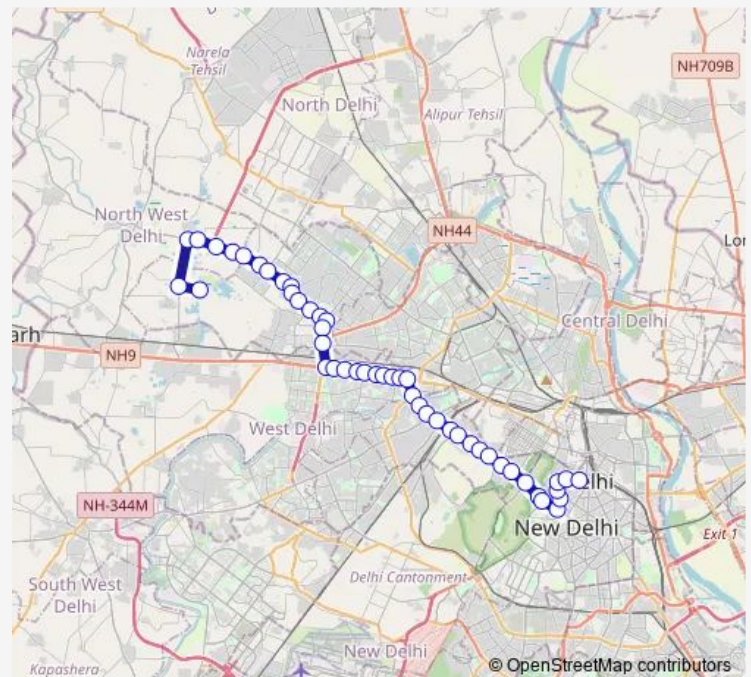

Peera Garhi Chowk

Paschim Vihar Super Bazar (West Metro Station)

Multan Nagar

Route schedule

Mubarakpur Dabas — Shivaji Stadium Terminal

Monday 10:10-13:00

Tuesday 10:10-13:00

Wednesday 10:10-13:00

Thursday 10:10-13:00

Friday 10:10-13:00

Saturday 10:10-13:00

Sunday 10:10-13:00

Route info

Direction: Mubarakpur Dabas

Stops: 48

Trip Duration: 1 hour 52 min

■ 991down

BusMaps

New Multan Nagar

Ordinance Depot

Madipur JJ Colony

Madipur Village

SPM College

Shivaji Park