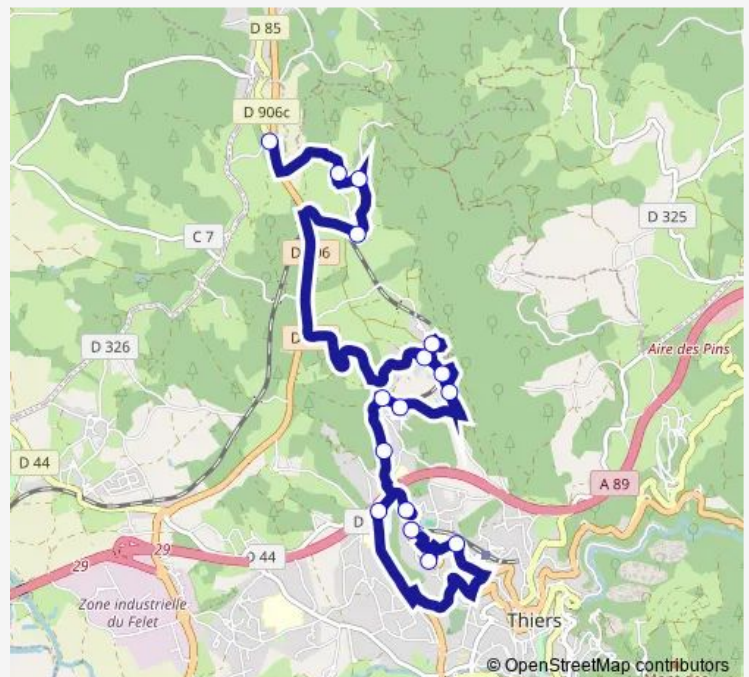

Direction

Pontel — La Chauprillade

16 stops

[Open route schedule](#)

- Pontel
- Piscine
- Catharins
- Les Graviers
- Lycée Jean Zay
- Côte de Pinon
- Le Ronchet
- Les Salomons
- La Feuille
- Les Girodons
- Chez Pic
- Les Garniers
- Jambost
- Chopine
- Ramay
- La Chauprillade

Route schedule

Pontel — La Chauprillade

Monday	16:10-17:10
Tuesday	16:10-17:10
Wednesday	12:30
Thursday	16:10-17:10
Friday	16:10-17:10
Saturday	—
Sunday	—

Route info

Direction: Pontel

Stops: 16

Trip Duration: 0 hour 24 min

Direction

La Chauprillade — Pontel

16 stops

[Open route schedule](#)

La Chauprillade

Ramay

Chopine

Jambost

Wednesday 07:15-08:09

Thursday 07:15-08:09

Friday 07:15-08:09

Saturday —

Sunday —

Route info

Direction: La Chauprillade

Stops: 16