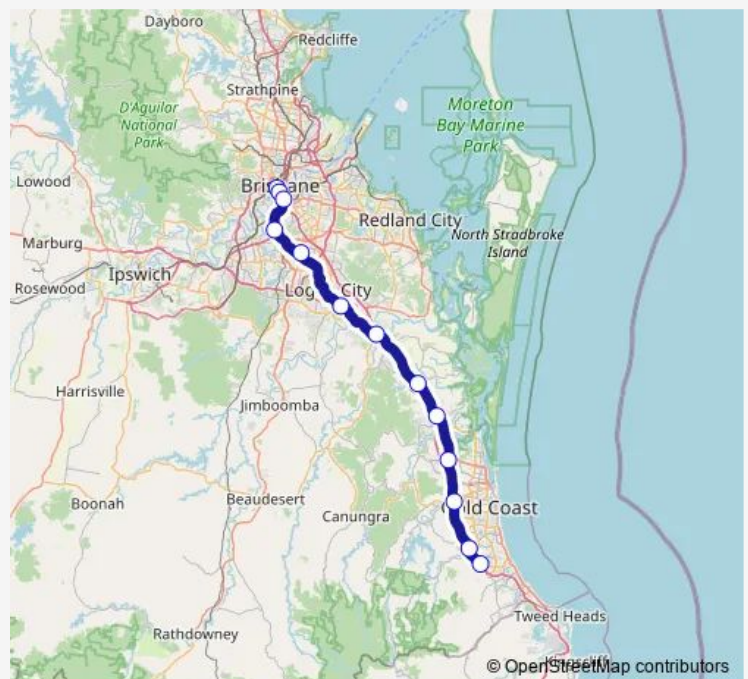

Helensvale station, platform 1

Nerang station, platform 1

Robina station, platform 1

Varsity Lakes station, platform 2

Route schedule

South Brisbane station, platform 1 — Varsity Lakes station, platform 2

Monday 20:10-21:05

Tuesday 20:10-21:05

Wednesday 20:10-21:05

Thursday 20:10-21:05

Friday —

Saturday —

Sunday —

Route info

Direction: South Brisbane station, platform 1

Stops: 13

Trip Duration: 1 hour 20 min

BNVL — Beenleigh - Varsity Lakes

BNVL Rail time schedules and route maps are available in an offline PDF at busmaps.com. Use the busmaps.com website to see live bus times, train schedule or subway schedule, and step-by-step directions for all public transit in Brisbane