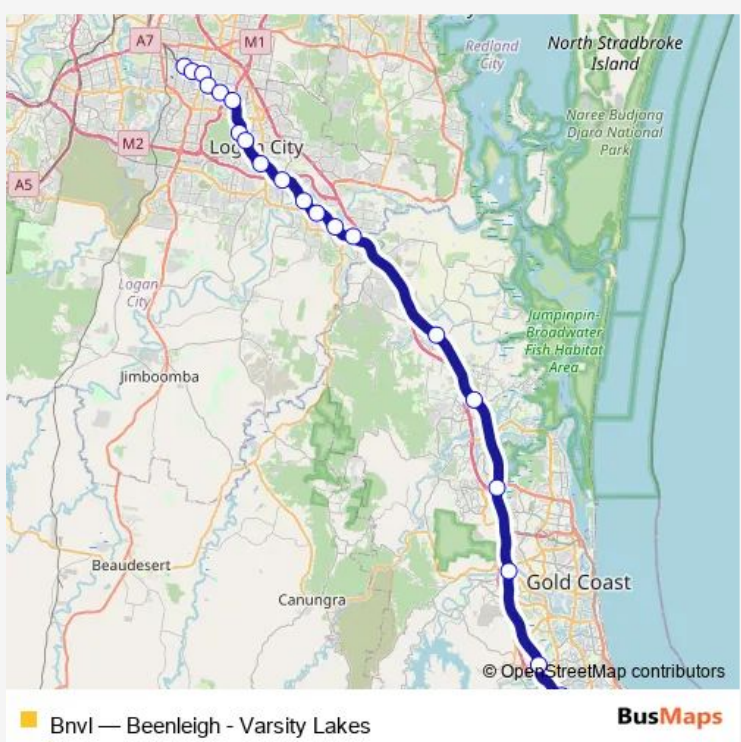

Rail Bnvl Beenleigh - Varsity Lakes

[Go to website](#)

Direction
 Banoon station, platform 2 — Varsity Lakes station, platform 1
 20 stops
[Open route schedule](#)

- Banoon station, platform 2
- Sunnybank station, platform 2
- Altandi station, platform 2
- Runcorn station, platform 2
- Fruitgrove station, platform 2
- Kuraby station, platform 1
- Trinder Park station, platform 1
- Woodridge station, platform 1
- Kingston station, platform 1
- Loganlea station, platform 1
- Bethania station, platform 1
- Edens Landing station, platform 1
- Holmview station, platform 1
- Beenleigh station, platform 1
- Ormeau station, platform 1
- Coomera station, platform 1
- Helensvale station, platform 1
- Nerang station, platform 1
- Robina station, platform 1
- Varsity Lakes station, platform 1

Route schedule

Banoon station, platform 2 — Varsity Lakes station, platform 1

Monday	—
Tuesday	—
Wednesday	—
Thursday	—
Friday	—
Saturday	25:13 ⁺¹
Sunday	—

Route info

Direction: Banoon station, platform 2

Stops: 20

Trip Duration: 1 hour 8 min

Direction

Banoon station, platform 2 — Varsity Lakes station, platform 2

20 stops

[Open route schedule](#)

Banoon station, platform 2

Sunnybank station, platform 2

Altandi station, platform 2

Runcorn station, platform 2

Fruitgrove station, platform 2

Kuraby station, platform 1

Trinder Park station, platform 1

Woodridge station, platform 1

Kingston station, platform 1

Loganlea station, platform 1