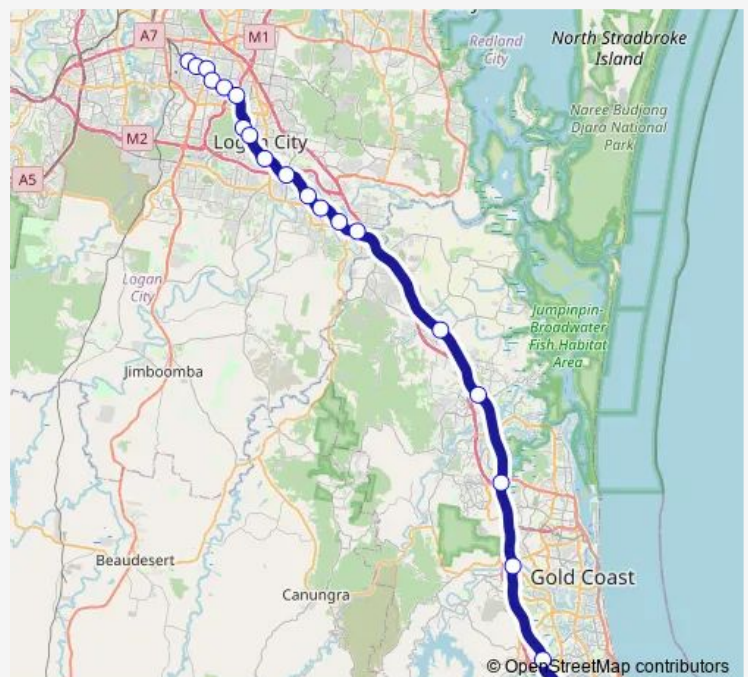

Edens Landing station, platform 1

Holmview station, platform 1

Beenleigh station, platform 1

Ormeau station, platform 1

Coomera station, platform 1

Helensvale station, platform 1

Nerang station, platform 1

Robina station, platform 1

Varsity Lakes station, platform 1

### Route schedule

Banoon station, platform 2 — Varsity Lakes station, platform 1

Monday	—
Tuesday	—
Wednesday	—
Thursday	—
Friday	—
Saturday	25:13 <sup>+1</sup>
Sunday	—

### Route info

Direction: Banoon station, platform 2

Stops: 20

Trip Duration: 1 hour 8 min

■ BNVL — Beenleigh line - Varsity Lakes line