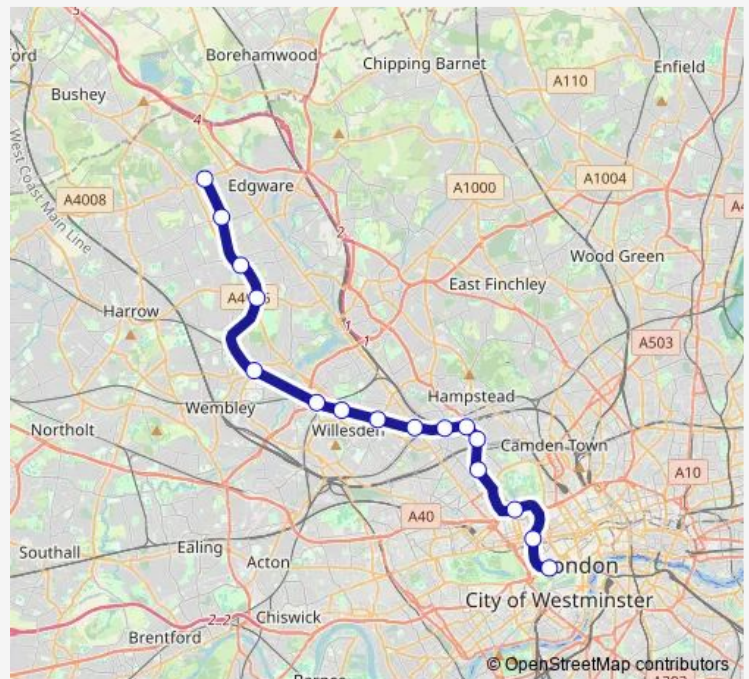

**Route schedule**

Green Park Underground Station — Stanmore Underground Station

Monday	—
Tuesday	—
Wednesday	—
Thursday	—
Friday	—
Saturday	00:00-23:55
Sunday	00:00-23:54

**Route info**

Direction: Green Park Underground Station

Stops: 16

Trip Duration: 0 hour 33 min

## Route schedule

Stanmore Underground Station — Green Park Underground Station

Monday —

Tuesday —

Wednesday —

Thursday —

Friday —

Saturday 00:03-23:58