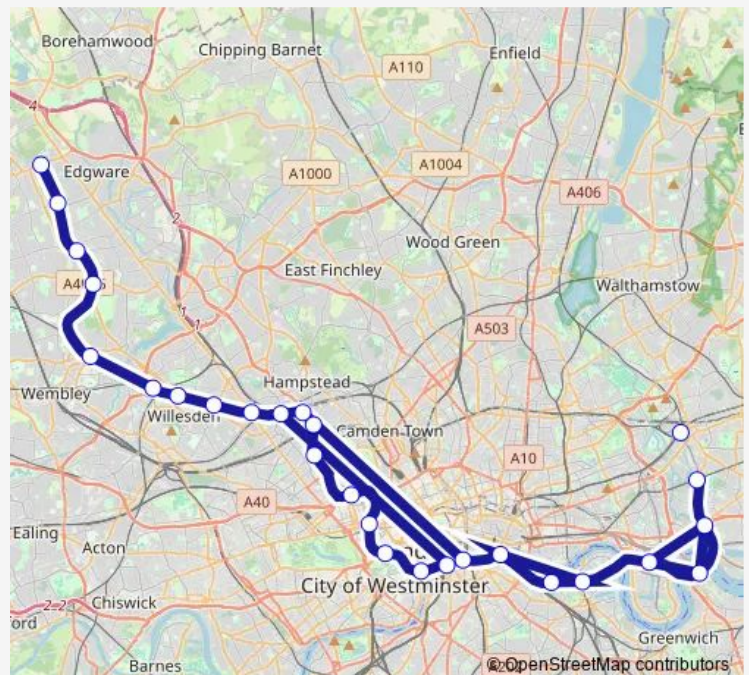

Monday 00:02-23:58

Tuesday 00:02-23:58

Wednesday 00:02-23:58

Thursday 00:02-23:58

Friday 00:03-23:58

Saturday 00:03-23:59

Sunday 03:09-23:37

Route info

Direction: Stratford Underground Station

Stops: 27

Trip Duration: 0 hour 57 min

Jubilee — Stanmore - Waterloo - Stratford

Neasden Underground Station

Wembley Park Underground Station

Kingsbury Underground Station

Saturday 00:02-23:59

Sunday 00:02-23:51

Route info

Direction: Stanmore Underground Station

Stops: 27

Trip Duration: 0 hour 58 min

Canning Town Underground Station

West Ham Underground Station