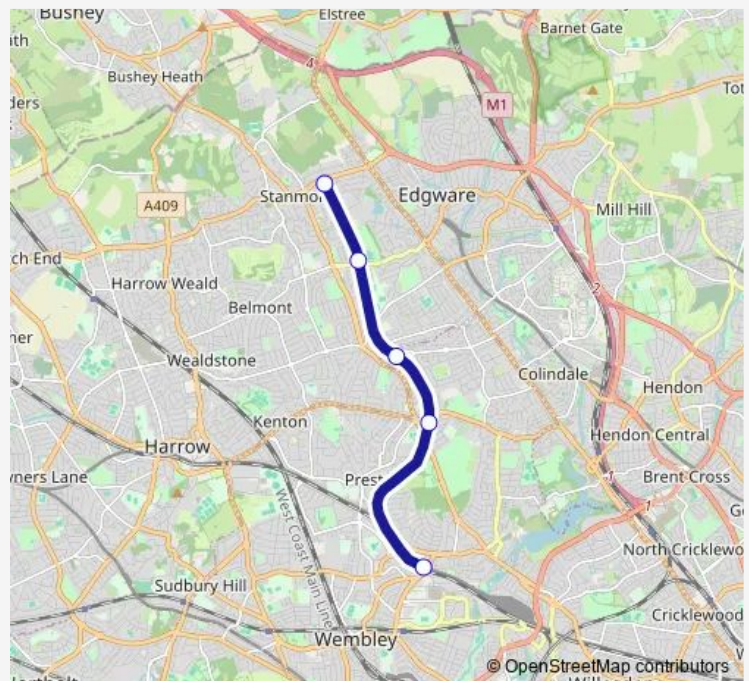

North Greenwich Underground Station

Canning Town Underground Station

West Ham Underground Station

Stratford Underground Station

Route schedule

North Greenwich Underground Station — Stratford Underground Station

Monday 00:41-05:30

Tuesday 00:41-05:30

Wednesday 00:41-05:30

Thursday 00:41-05:30

Friday 00:41

Saturday 05:30

Sunday —

Route info

Direction: North Greenwich Underground Station

Stops: 4

Trip Duration: 0 hour 8 min

Jubilee — Stanmore - Waterloo - Stratford

Direction

Wembley Park Underground Station — Stanmore Underground Station

5 stops

Stops: 5

Trip Duration: 0 hour 10 min

Direction

North Greenwich Underground Station — Stratford Underground Station

4 stops

[Open route schedule](#)

North Greenwich Underground Station

Canning Town Underground Station